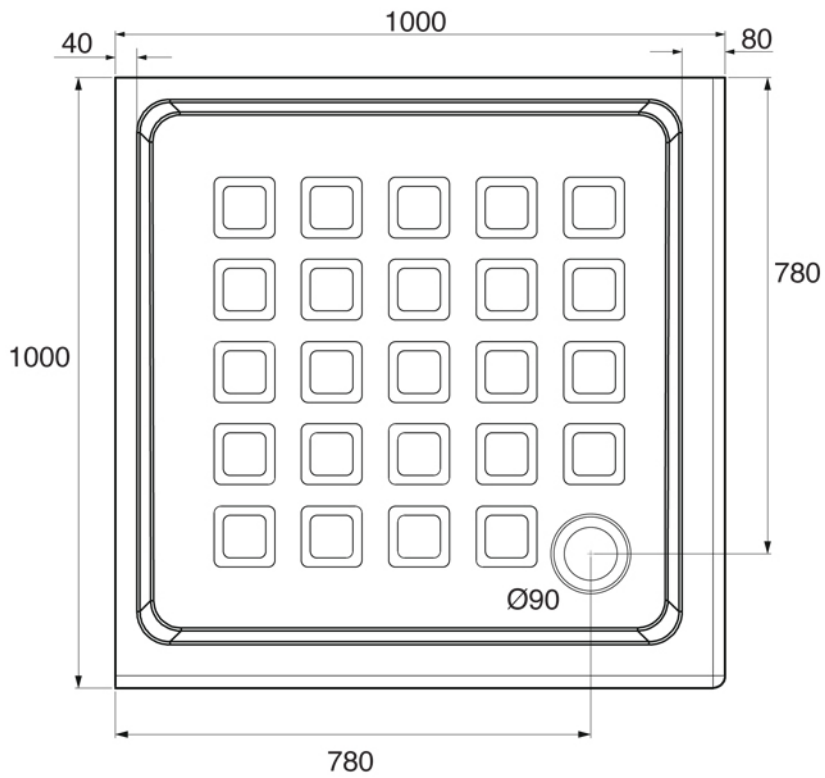

SHOWER ENCLOSURES Collection	
Code	Description
10010	Aurora corner shower-tray - drain not included 80x80

Verona - Italy
 tel. +39 045 8006917
 fax. +39 045 8020111
 gentry-home.com

SHOWER ENCLOSURES Collection	
Code	Description
10015	Aurora corner shower-tray - drain not included 90x90

Verona - Italy
 tel. +39 045 8006917
 fax. +39 045 8020111
 gentry-home.com

SHOWER ENCLOSURES Collection	
Code	Description
10020	Aurora corner shower-tray - drain not included 100x100

Verona - Italy
 tel. +39 045 8006917
 fax. +39 045 8020111
 gentry-home.com