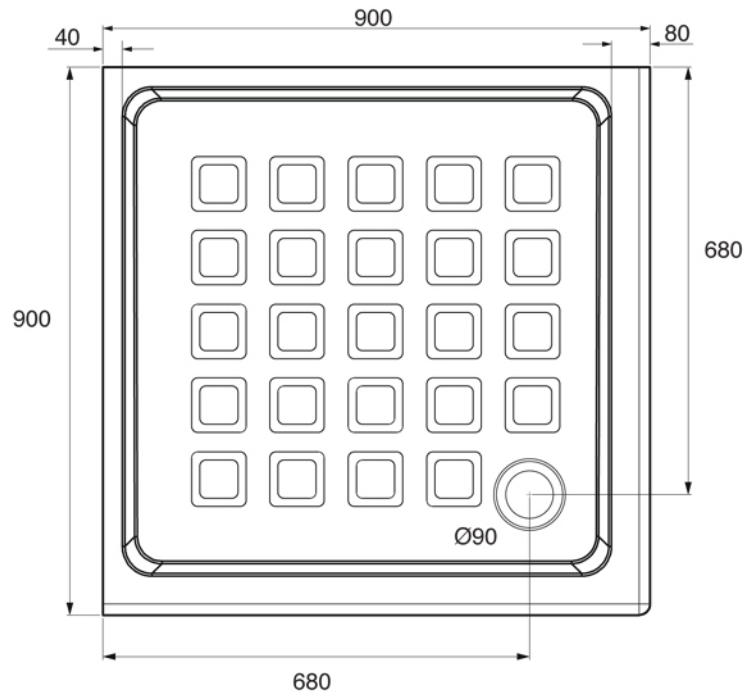

SHOWER ENCLOSURES Collection	
Code	Description
10010	Aurora corner shower-tray - drain not included 80x80

Verona - Italy
 tel. +39 045 8006917
 fax. +39 045 8020111
 gentry-home.com

SHOWER ENCLOSURES Collection	
Code	Description
10015	Aurora corner shower-tray - drain not included 90x90

Verona - Italy
 tel. +39 045 8006917
 fax. +39 045 8020111
 gentry-home.com

SHOWER ENCLOSURES Collection	
Code	Description
10020	Aurora corner shower-tray - drain not included 100x100

Verona - Italy
 tel. +39 045 8006917
 fax. +39 045 8020111
 gentry-home.com