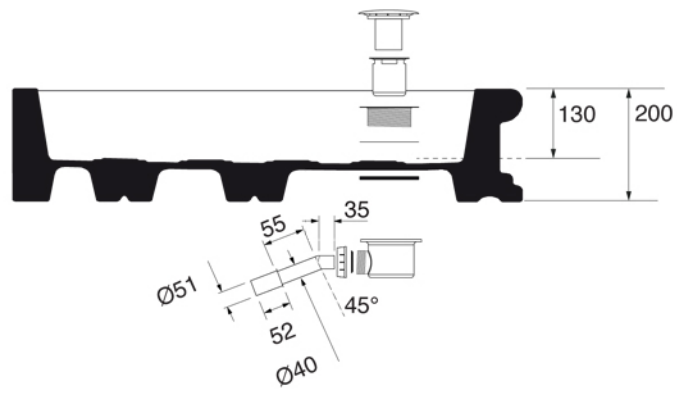

SHOWER ENCLOSURES Collection	
Code	Description
10010	Aurora corner shower-tray - drain not included 80x80

Verona - Italy
 tel. +39 045 8006917
 fax. +39 045 8020111
 gentry-home.com

SHOWER ENCLOSURES Collection	
Code	Description
10015	Aurora corner shower-tray - drain not included 90x90

Verona - Italy
 tel. +39 045 8006917
 fax. +39 045 8020111
 gentry-home.com

SHOWER ENCLOSURES Collection	
Code	Description
10020	Aurora corner shower-tray - drain not included 100x100

Verona - Italy
 tel. +39 045 8006917
 fax. +39 045 8020111
 gentry-home.com