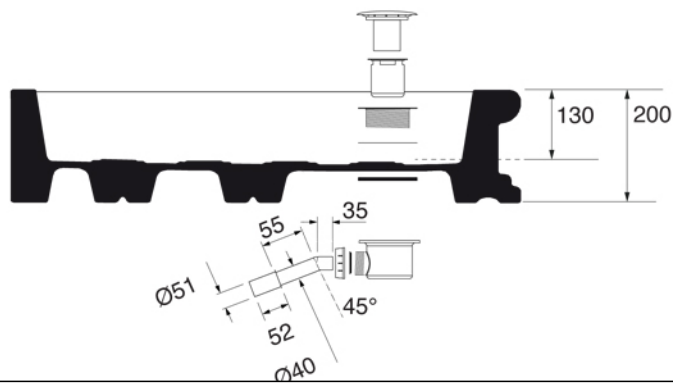

SHOWER ENCLOSURES Collection	
Code	Description
10010	Aurora corner shower-tray - drain not included 80x80

Verona - Italy
 tel. +39 045 8006917
 fax. +39 045 8020111
 gentry-home.com

SHOWER ENCLOSURES Collection	
Code	Description
10015	Aurora corner shower-tray - drain not included 90x90

Verona - Italy
 tel. +39 045 8006917
 fax. +39 045 8020111
 gentry-home.com

SHOWER ENCLOSURES Collection	
Code	Description
10020	Aurora corner shower-tray - drain not included 100x100

Verona - Italy
 tel. +39 045 8006917
 fax. +39 045 8020111
 gentry-home.com