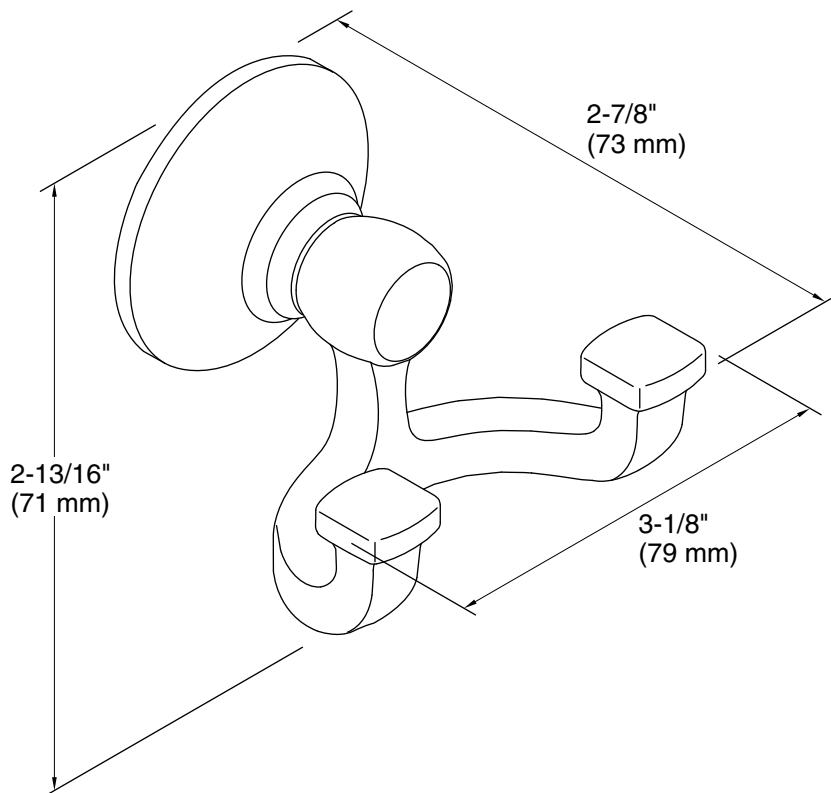

Technical Information

All product dimensions are nominal.

Material: Metal

Notes

Install this product according to the installation guide.

CAUTION: Risk of personal injury. Do not install these products in any area where they are likely to be used inadvertently as a grab bar or support bar. These products are not designed or intended for use as a grab bar or support bar.