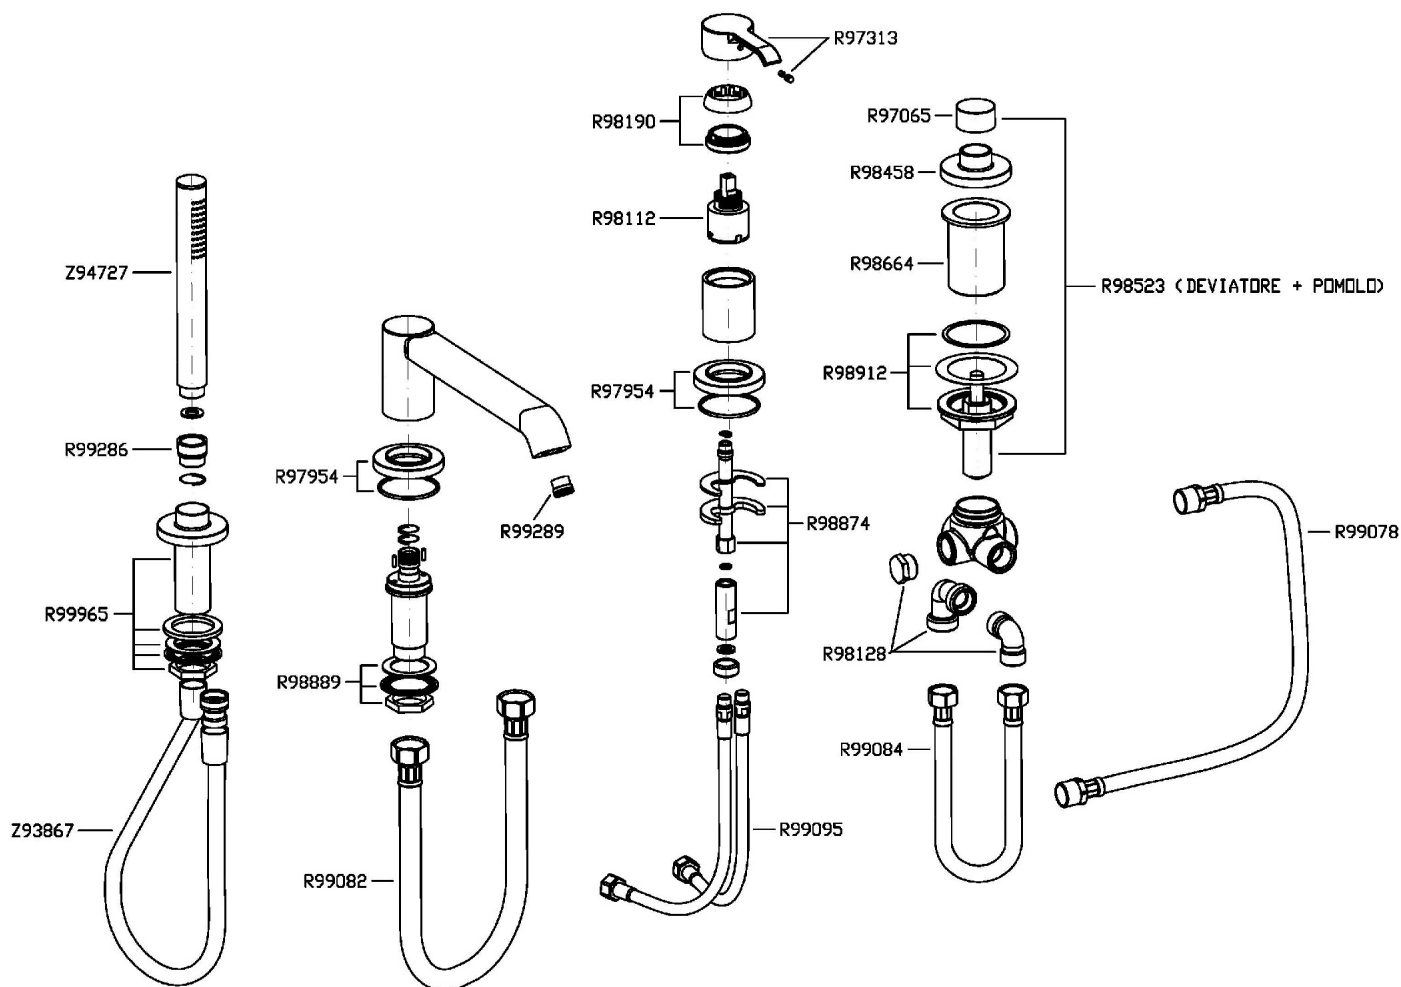

ON

ZON455

Esplosi / Exploded