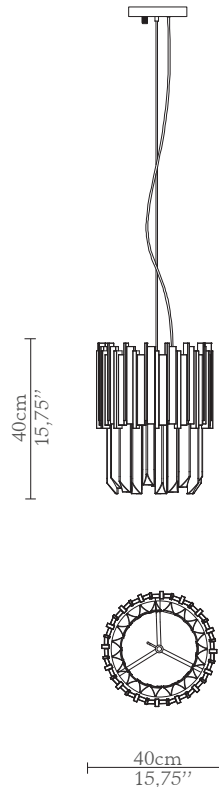

## DIMENSIONS

Height: 40cm | 15,75"

Diam: 40cm | 15,75"

Cord Height: Adjustable with 200  
cm | 78,74"

## MATERIALS

Body: Brass & Crystal Glass

## WEIGHT

Aprox: 11kg | 24,25lbs