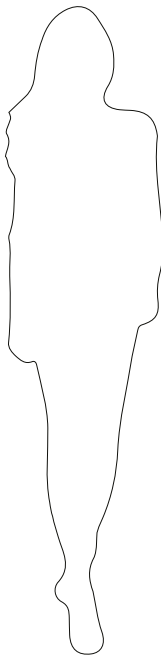

## DIMENSIONS

Height: 40cm | 15,75"

Diam: 40cm | 15,75"

Cord Height: Adjustable with 200  
cm | 78,74"