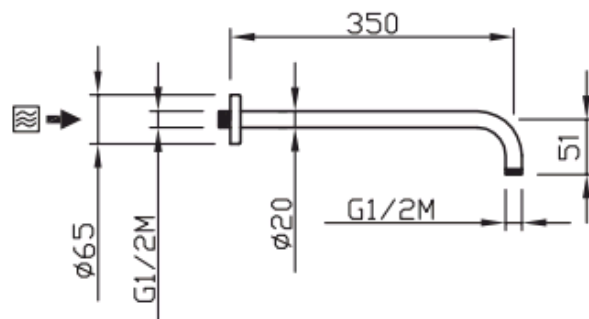

Tondo

Shower arm Victorian rosette
20020C35/A-CR

TECHNICAL INFORMATION

Brass shower arm $\varnothing 20 \frac{1}{2}$ " mm with Victorian rosette.
Wheelbase 35 cm. CHROME

FEATURES

PICTURE

TECHNICAL DRAWING

SPARE PARTS