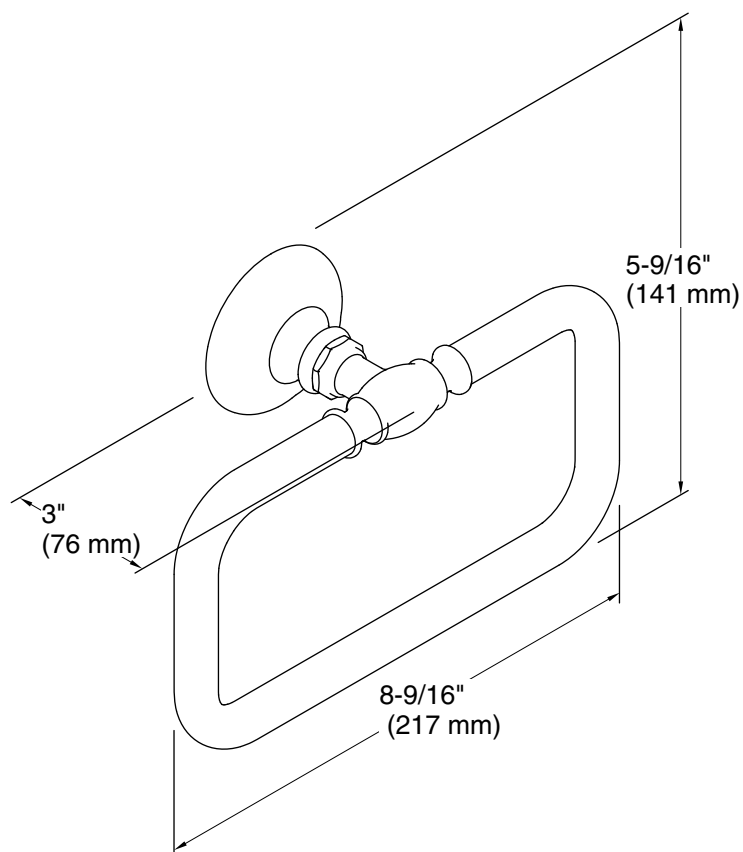

Technical Information

All product dimensions are nominal.

Material: Metal

Notes

Install this product according to the installation guide.

CAUTION: Risk of personal injury. Do not install this product in any area where it is likely to be used inadvertently as a grab bar or support bar. This product is not designed or intended for use as a grab bar or support bar.