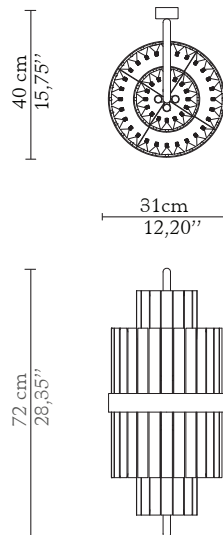

CABINETS & BOOKCASES

LIBERTY II | wall

DIMENSIONS

Height: 72cm | 28,35"

Length: 31cm | 12,20"

Depth: 40cm | 15,75"

MATERIALS

Body: Brass & Crystal Glass

STANDARD FINISHES

Body: Gold plated

WEIGHT

Aprox: 7kg | 15,43lbs

BULBS

8x g9 Halogen Bulbs (40W

max)*USA not included

Voltage: 220-240V

PACKAGING

Volume: 0,89m³ | 31,4t³

Weight: 12kg | 33,07lbs