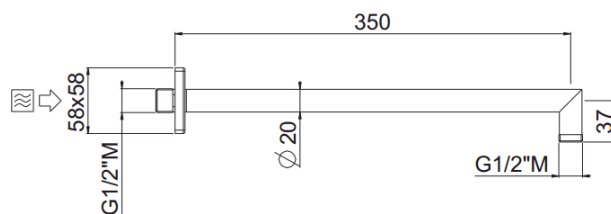

Spigolo

Shower arm Spigolo L.40cm with square rosette
20040C35-CR

TECHNICAL INFORMATION

Brass shower arm $\varnothing 20 \frac{1}{2}$ " mm with square rosette. Wheelbase 35 cm. CHROME

FEATURES

PICTURE

TECHNICAL DRAWING