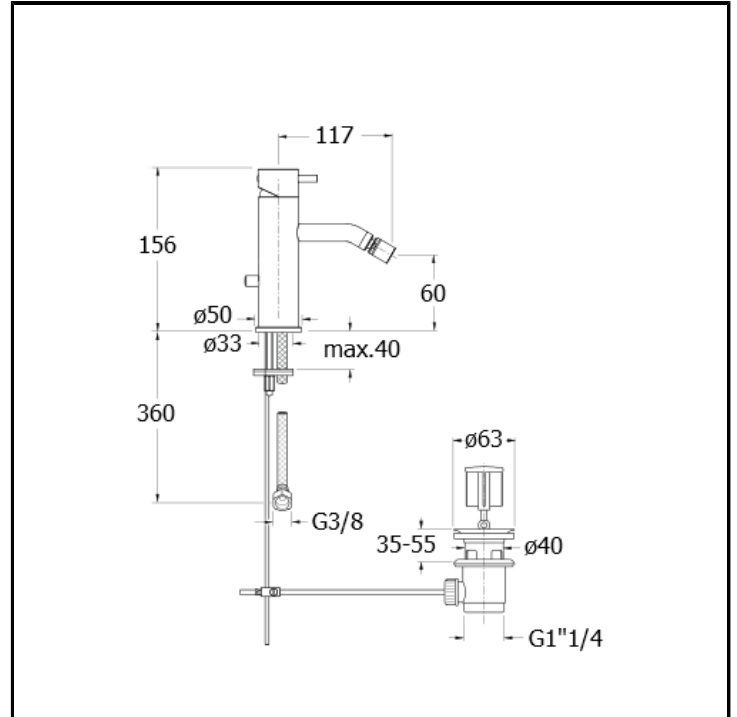

Bidet mixer with 1"1/4 pop up waste

FINITURE

- White matt
- Chrome
- Polished black chrome
- Brushed black chrome
- Polished metallic
- Brushed metallic
- Black matt
- Yellow gold oro
- PVD polished rose gold
- PVD brushed rose gold
- Brushed old brass