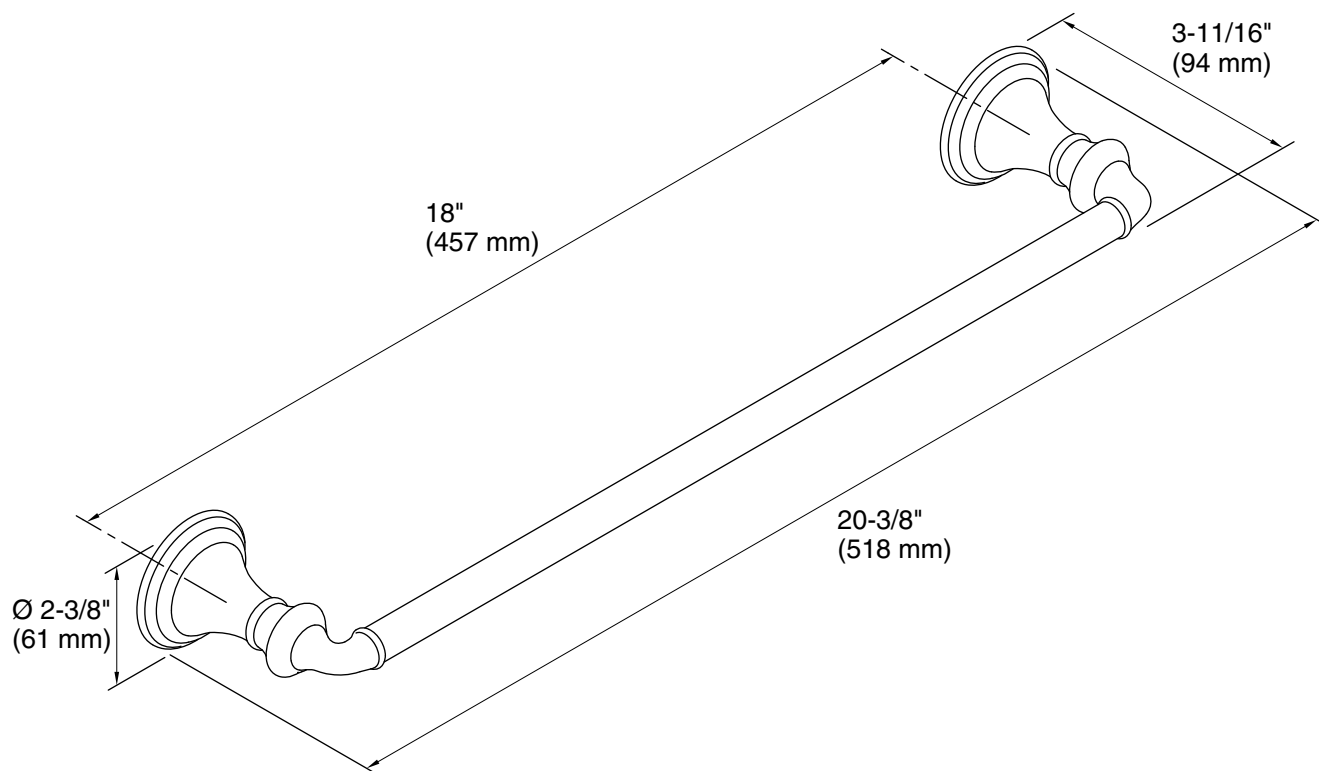

Technical Information

All product dimensions are nominal.

Material: Metal

Notes

Install this product according to the installation guide.

CAUTION: Risk of personal injury. Do not install these products in any area where they are likely to be used inadvertently as a grab bar or support bar. These products are not designed or intended for use as a grab bar or support bar.