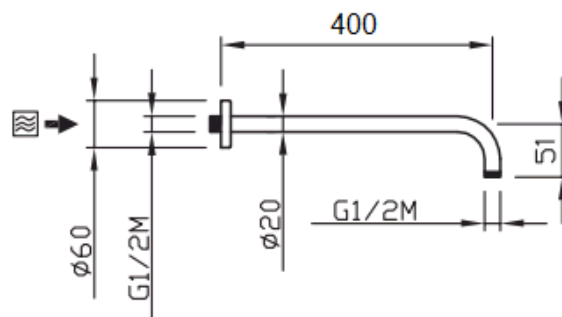

Tondo

Shower arm Tondo $\varnothing 20$ L.40cm
20020C40-CR

TECHNICAL INFORMATION

Brass shower arm $\varnothing 20$ 1/2" mm with round rosette. Wheelbase 40 cm. CHROME

FEATURES

PICTURE

TECHNICAL DRAWING

SPARE PARTS