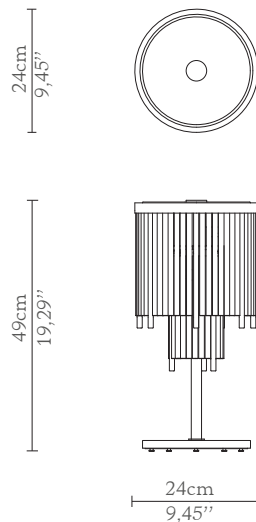

## DIMENSIONS

Height: 49cm | 19,29"

Length: 24cm | 9,45"

Depth: 24cm | 9,45"

## WEIGHT

Aprox: 5kg | 11,02lbs

## PACKAGING

Volume: 0,07m<sup>3</sup> | 2,47ft<sup>3</sup>

Weight: 10kg | 22,05lbs