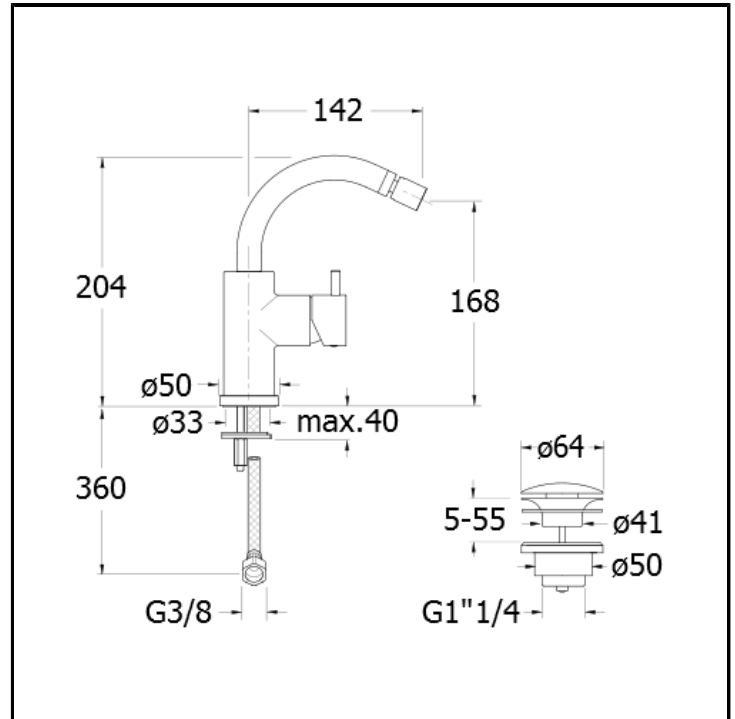

Bidet mixer with 1"1/4 Up&Down waste

FINITURE

- White matt
- Chrome
- Polished black chrome
- Brushed black chrome
- Polished metallic
- Brushed metallic
- Black matt
- Yellow gold oro
- PVD polished rose gold
- PVD brushed rose gold
- Brushed old brass