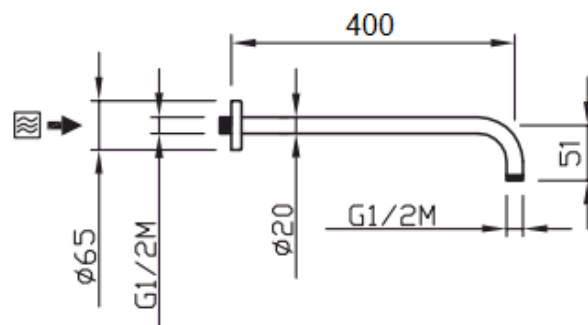

TECHNICAL DRAWING

SPARE PARTS

FINISHINGS