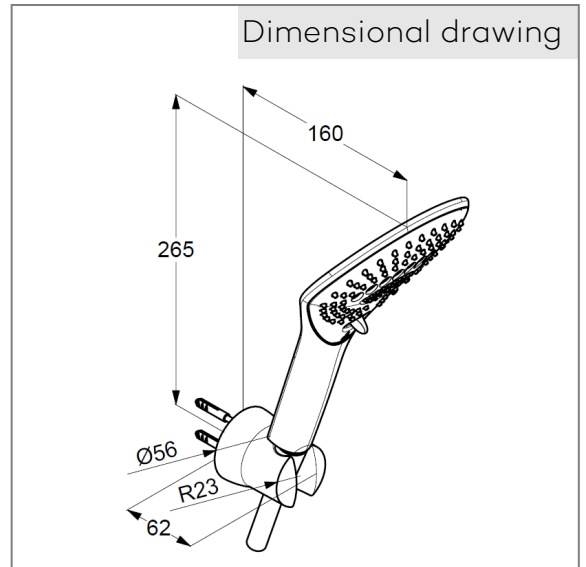

hand shower 3 S  
3 spray pattern  
Volumen/ booster/ smooth  
with cleaning system  
connection 1/2"  
sieve seal

Shower hose  
plastic coated  
with metal-effect  
with conical nuts  
anti twist  
G 1/2 x G 1/2 x 1250 mm

shower hook  
for shower hoses with conical nuts,  
With fixing material  
for rigid wall mounting

Product picture

Dimensional drawing

Flow rate diagram