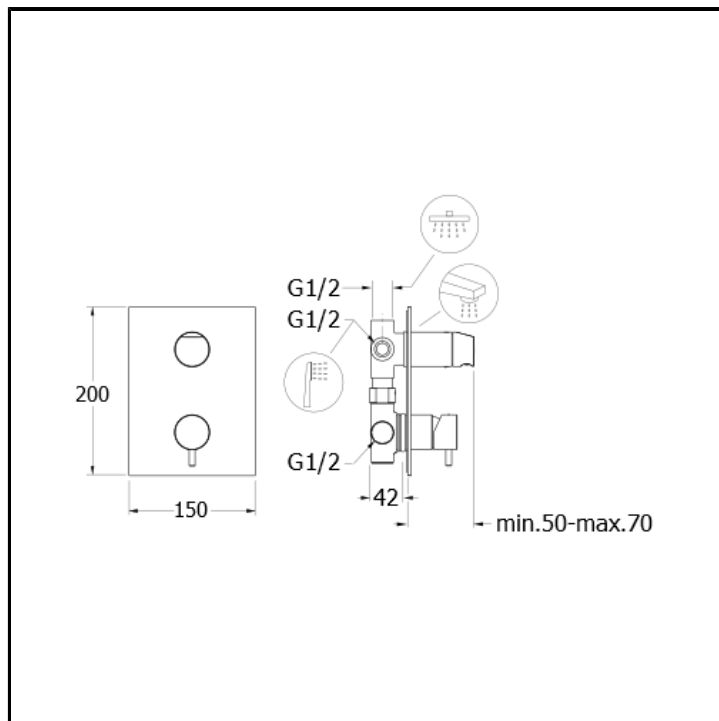

Complete concealed bath/shower mixer with 3 outlet diverter and metal plate