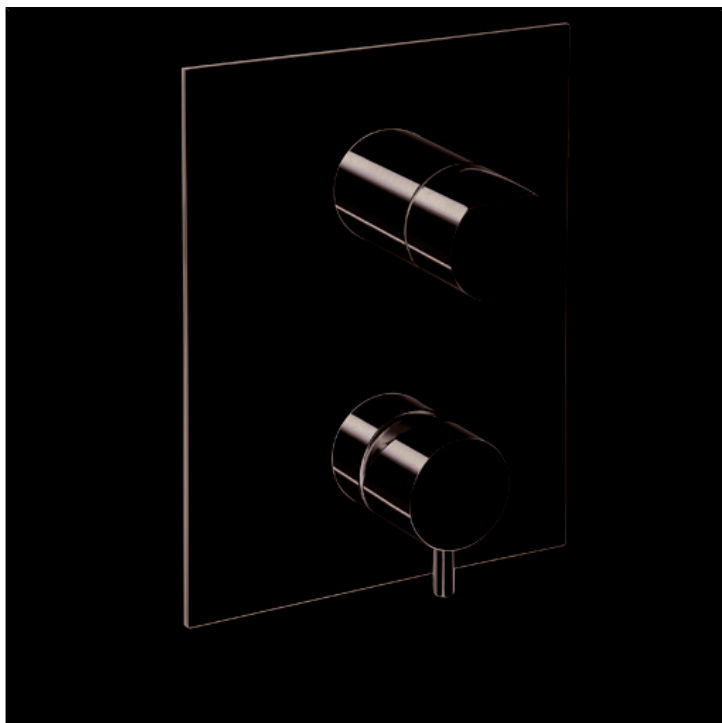

Complete concealed bath/shower mixer with 3 outlet diverter and metal plate