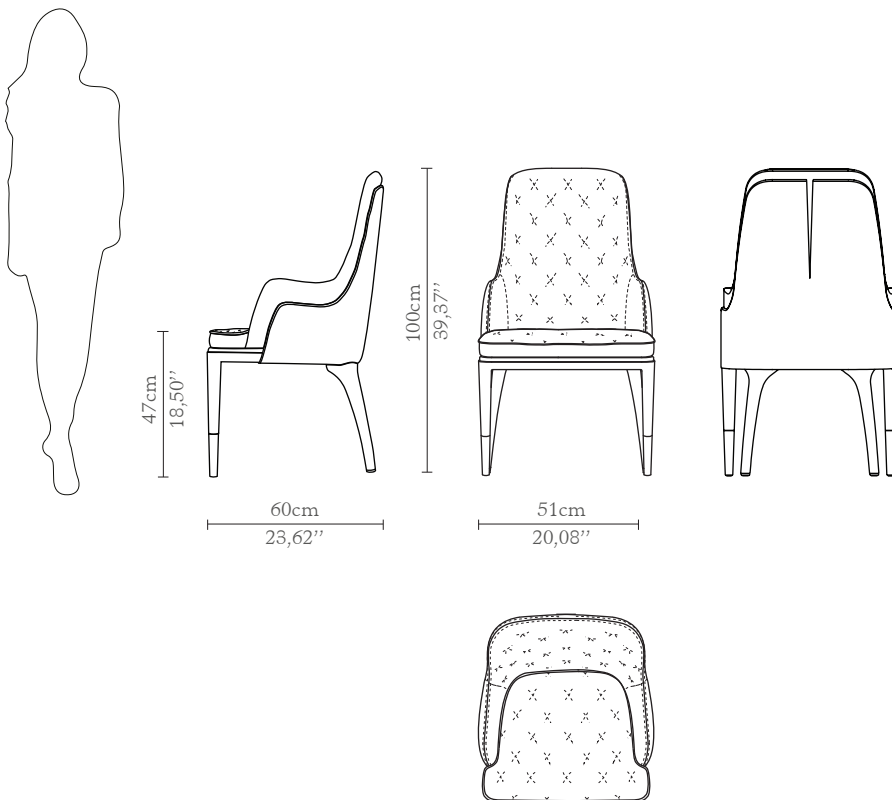

## DIMENSIONS

Height: 100cm | 39,37''

Length: 51cm | 20,08''

Depth: 60cm | 23,62''

Seat Height: 47cm | 18,50''

Seat Depth: 47cm | 18,50''

## WEIGHT

Aprox: 19kg | 41,9lbs

## PACKAGING

Volume: 0,41m<sup>3</sup> | 14,5ft<sup>3</sup>

Weight: 25kg | 52,9lbs