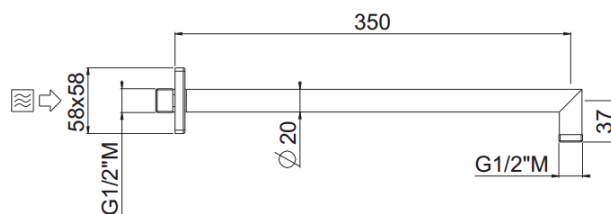

TECHNICAL DRAWING

SPARE PARTS

FINISHINGS