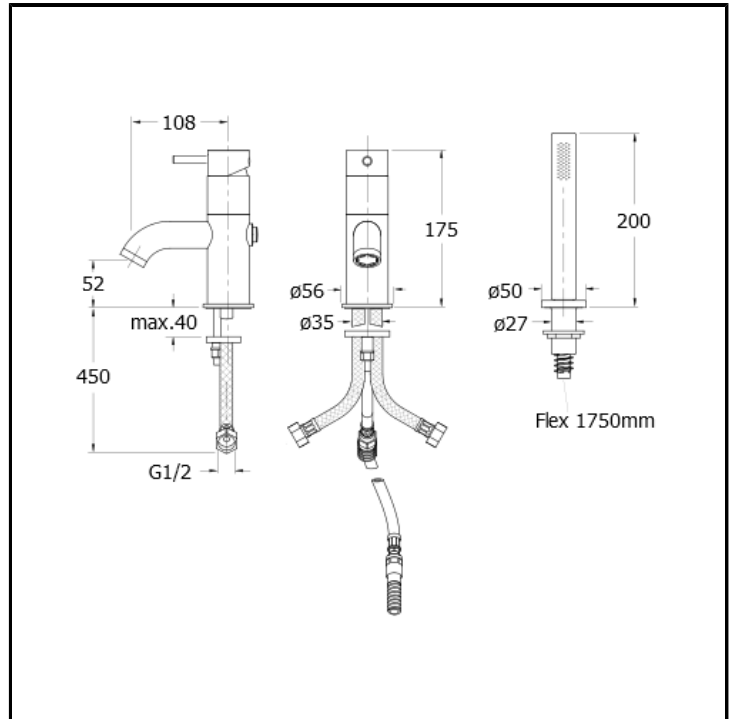

2 hole deck mounted bath mixer with diverter, pull-out anti-lime hand shower and FOLLOW ME

## INSTALLATION

- Tub edge