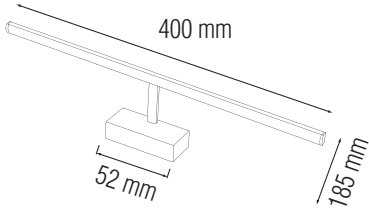

LED PICTURE & MIRROR LAMP

Product&Family Code: 040 014 0008

ANKA-8

 Chrome

Technical Drawing

Technical Data	
Voltage (V)	100-250V
Product Wattage (W)	8
Equivalence with incandescent lamp(W)	64
Colour Render Index (Ra)	>Ra70
Colour Temperature (K)	4200
Materials	Chrome + PC
Protection Class	I
Dimmable	No
EEI	A to A++
Warm-up time up to 60 %of the full light output	Instant Full Light
Luminous Flux (lm)	570
Luminous Efficacy (lm/W)	71
Rated Life (hrs) ⌚	30.000
IP Rating	45
Power Factor	>0.5
Beam Angle	120°
Starting Time	<0.2s
Number of ON-OFF cycling	x15.000