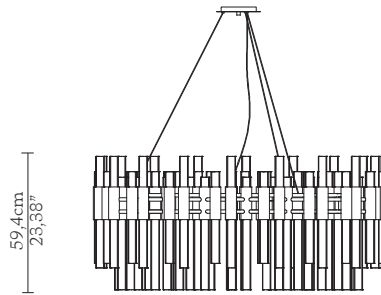

CABINETS & BOOKCASES

WATERFALL ROUND | suspension

125cm  
49,21"

59,4cm  
23,38"

## DIMENSIONS

Cord Height Adjustable with 200cm  
| 78,74"

Height: 59,4cm | 23,38"

Diameter: 125cm | 49,21"

## PACKAGING

Volume: 0,4m<sup>3</sup> | 14,1ft<sup>3</sup>

Weight: 70kg | 154,32lbs