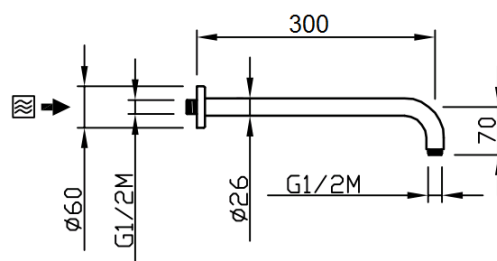

Tondo

Shower arm Tondo $\varnothing 26$ L.30cm
20026C30-CR

TECHNICAL INFORMATION

Brass shower arm $\varnothing 26$ 1/2" mm with round rosette. Wheelbase 30 cm. CHROME

FEATURES

PICTURE

TECHNICAL DRAWING

SPARE PARTS