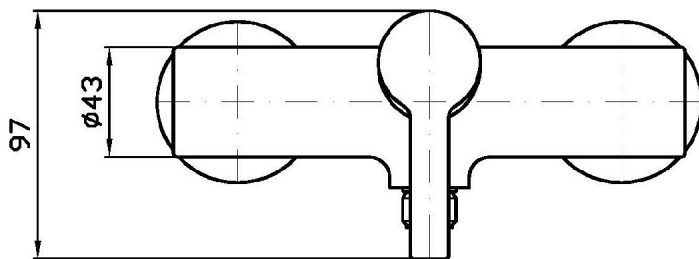

ON

ZON106

Disegno Complessivo / Overall Drawing