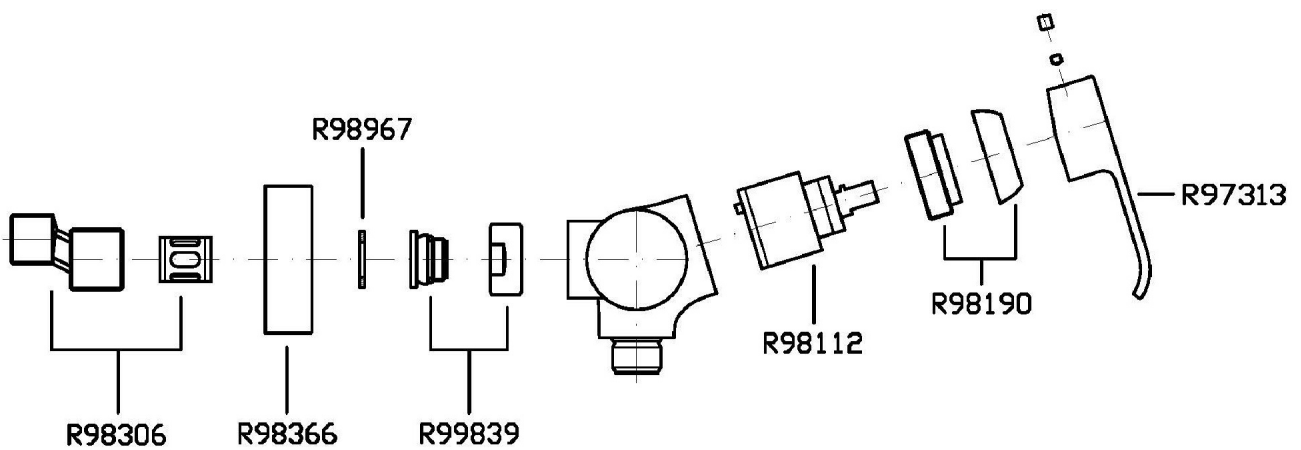

ON

ZON106

Esplosi / Exploded