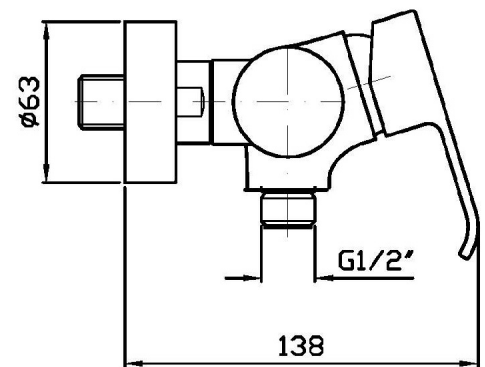

## ON

ZON106

Disegno Complessivo / Overall Drawing

## ON

ZON106 Pesì e Misure / Weights and Sizes

Peso ( Kg ) Weight ( lb )	1,7 ( Kg )	3,74782 ( lb )
Volume ( dc3 ) - ( in3 )	6,61 ( dc3 )	0,000403 ( in3 )
h ( mm ) - ( in )	143 ( mm )	5,6299243 ( in )
L1 ( mm ) - ( in )	195 ( mm )	7,6771695 ( in )
L2 ( mm ) - ( in )	237 ( mm )	9,3307137 ( in )