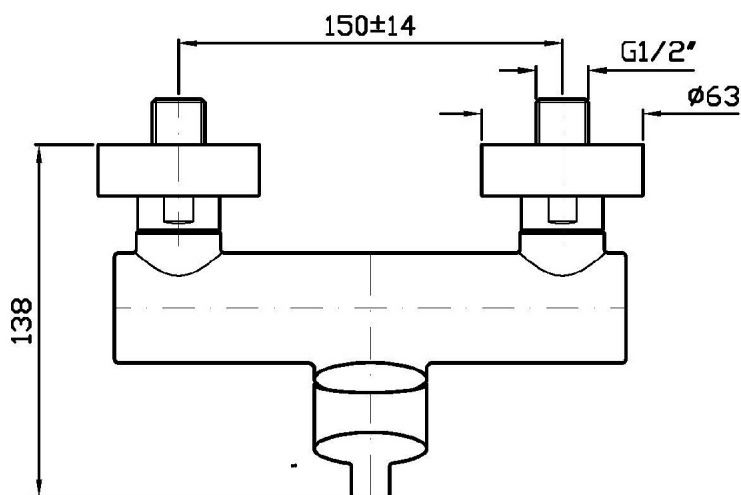

## ON

ZON106

Disegno Complessivo / Overall Drawing

## ON

ZON106 Pesì e Misure / Weights and Sizes

Peso ( Kg ) Weight ( lb )	1,7 ( Kg )	3,74782 ( lb )
Volume ( dc3 ) - ( in3 )	6,61 ( dc3 )	0,000403 ( in3 )
h ( mm ) - ( in )	143 ( mm )	5,6299243 ( in )
L1 ( mm ) - ( in )	195 ( mm )	7,6771695 ( in )
L2 ( mm ) - ( in )	237 ( mm )	9,3307137 ( in )