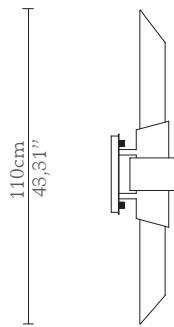

CABINETS & BOOKCASES

TYCHO | wall

20cm
7,87"

13cm
5,12"

DIMENSIONS

Height: 110cm | 43,31"

Length: 13cm | 5,12"

Depth: 20cm | 7,87"

MATERIALS

Body: Brass & Crystal Glass

STANDARD FINISHES

Body: Gold plated

WEIGHT

Aprox: 3kg | 6,61lbs

BULBS

2x g9 Halogen Bulbs (40W

max)*USA not included

Voltage: 220-240V

PACKAGING

Volume: 0,21m³ | 7,4ft³

Weight: 4kg | 8,82lbs