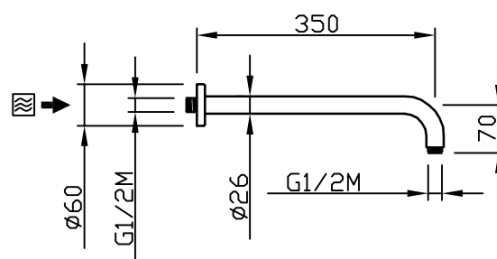

TECHNICAL DRAWING

SPARE PARTS

FINISHINGS