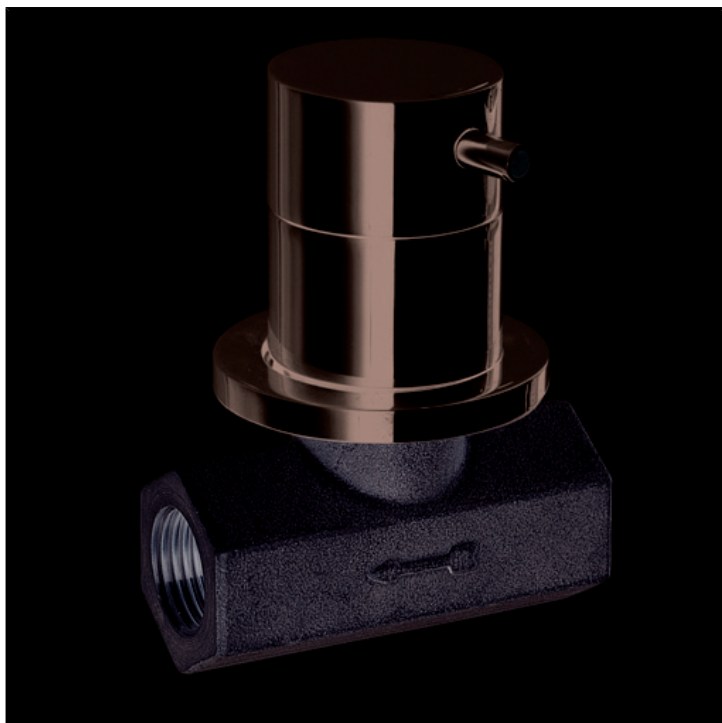

1/2" stopcock

## FINITURE

- White matt
- Chrome
- Polished black chrome
- Brushed black chrome
- Polished metallic
- Brushed metallic
- Black matt
- Yellow gold oro
- PVD polished rose gold
- PVD brushed rose gold
- Brushed old brass