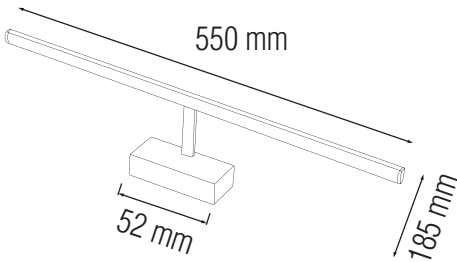

LED PICTURE & MIRROR LAMP

Product&Family Code:

040 014 0012

ANKA-12

Technical Drawing

Technical Data	
Voltage (V)	100-250V
Product Wattage (W)	12
Equivalence with incandescent lamp(W)	96
Colour Render Index (Ra)	>Ra70
Colour Temperature (K)	4200
Materials	Chrome + PC
Protection Class	I
Dimmable	No
EEI	A to A++
Warm-up time up to 60 % of the full light output	Instant Full Light
Luminous Flux (lm)	850
Luminous Efficacy (lm/W)	71
Rated Life (hrs) ⌚	30.000
IP Rating	45
Power Factor	>0.5
Beam Angle	120°
Starting Time	<0.2s
Number of ON-OFF cycling	x15.000