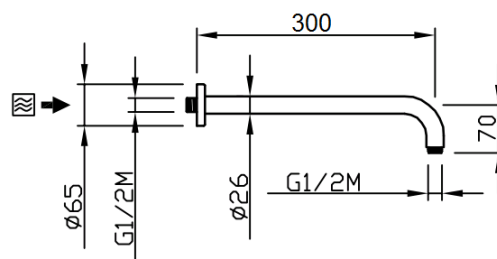

TECHNICAL DRAWING

SPARE PARTS

FINISHINGS