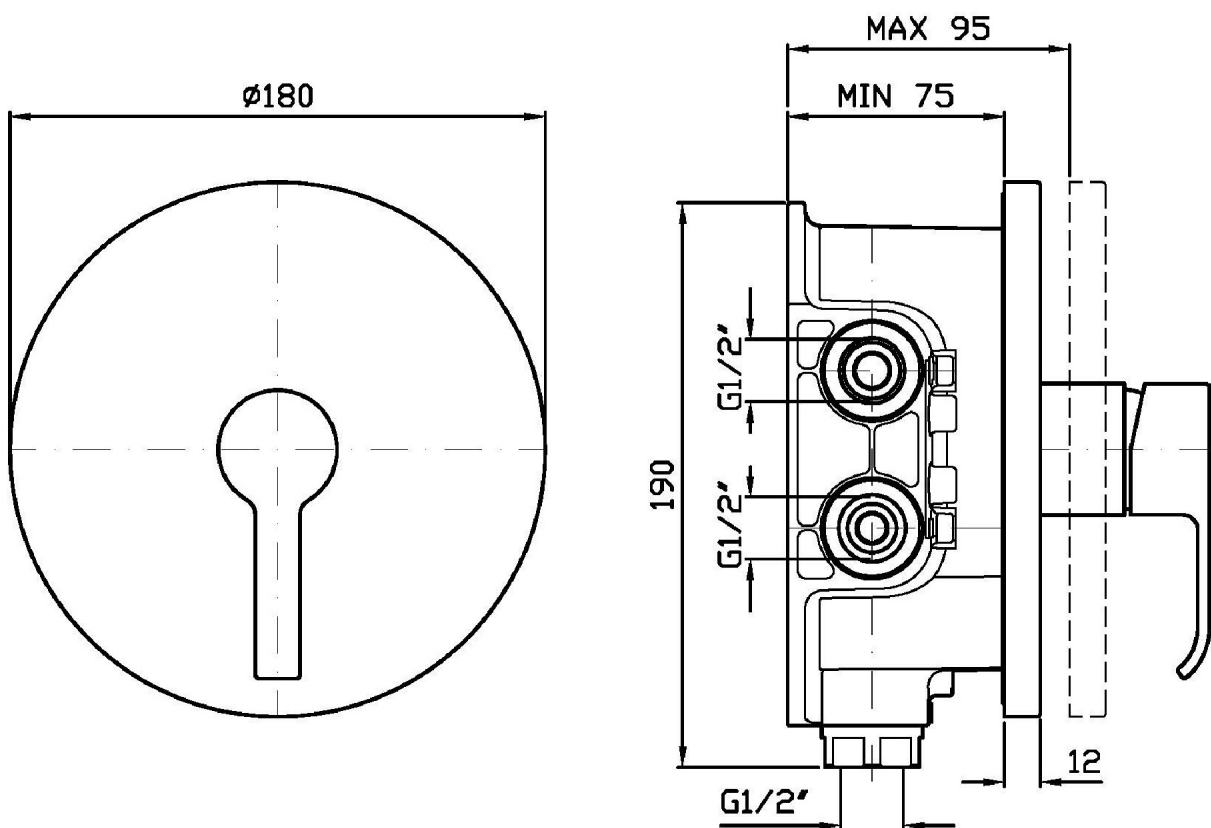

ON

ZON090

Disegno Complessivo / Overall Drawing