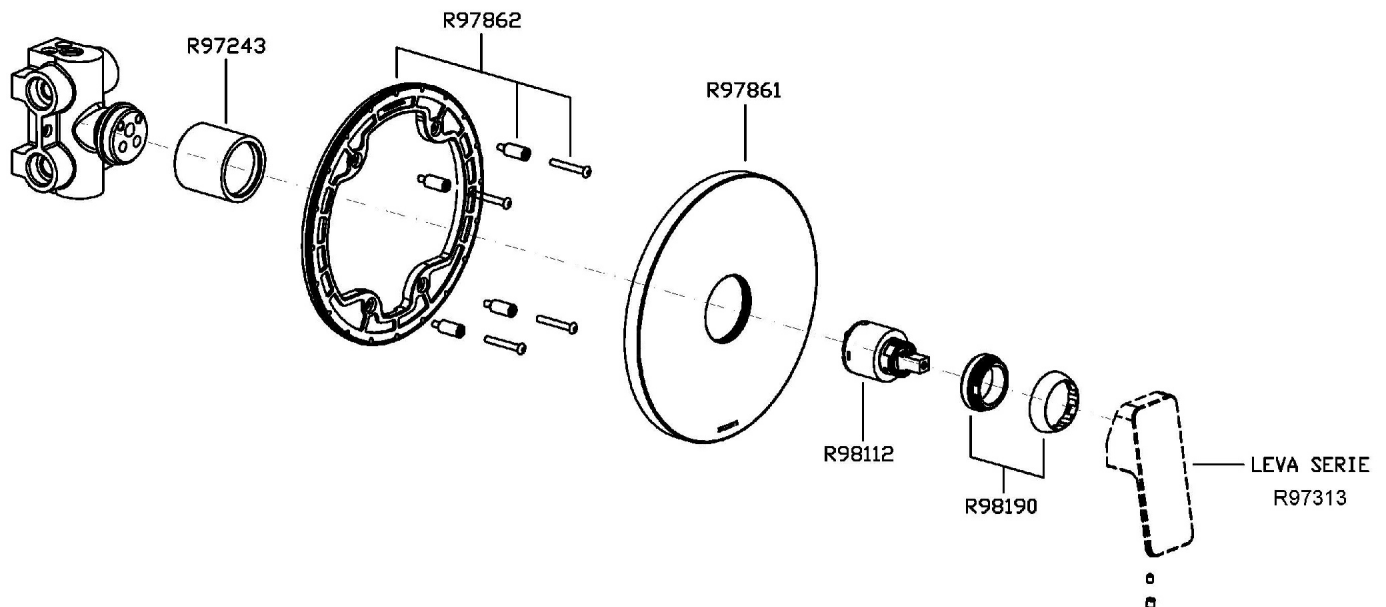

Built-in single lever shower mixer with diverter, for Zetasystem (R97800) universal built-in body.

R97800

Zetasystem - Corpo incasso universale /
Zetasystem - universal built-in body

Finiture / Finishes

Cromo / Chrome

ON

ZON090 Portate / Flowrates (lt/min)

PRESSIONE PRESSURE	1 BAR	2 BAR	3 BAR	4 BAR	5 BAR
1 RUBINETTO APERTO P1 1 TAP OPENED	12	17,3	21,3	24	27,2
P2					
P3					
P4					
P5					

ON

ZON090 Pesì e Misure / Weights and Sizes

Peso (Kg) Weight (lb)	3,3 (Kg)	7,27518 (lb)
Volume (dc3) - (in3)	7,5 (dc3)	0,000458 (in3)
h (mm) - (in)	90 (mm)	3,543309 (in)
L1 (mm) - (in)	250 (mm)	9,842525 (in)
L2 (mm) - (in)	333 (mm)	13,1102433 (in)