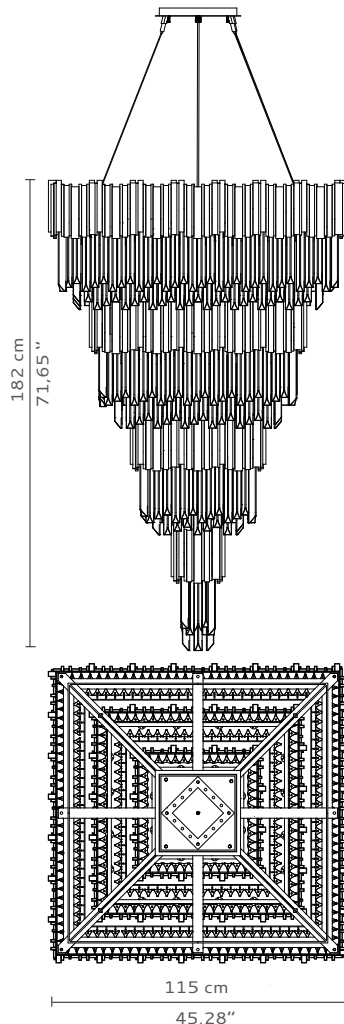

LUXXU

MODERN DESIGN & LIVING

LIGHTING UPHOLSTERY TABLES CONSOLES SIDEBOARDS MIRRORS CABINETS & BOOCASES

EMPIRE SQUARE | chandelier

DIMENSIONS

Cord Height: Adjustable with 200cm | 78,74"

Height: 182cm | 71,65"

Depth: 115cm | 45,28"

MATERIALS

Body: Brass & Crystal

STANDARD FINISHES

Body: Gold Plated & Clear Cristal

WEIGHT

Aprox: 300 kg | 661,39 lbs

BULBS

68 x g9 Halogen Bulbs (40W max)

*USA not included

Voltage: 220-240V

PACKAGING

Volume: 0,91 m³ | 35,83 ft³

Weight: 310kg | 683,43 lbs