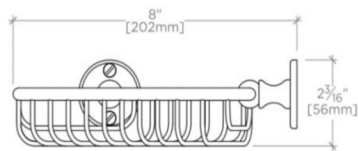

### TECHNICAL DETAILS

Escutcheon Primary Material: Brass  
Depth / Width: 8"  
Height: 2 1/4"  
Installation Type: Wall Mounted  
Length: 8"  
Primary Material: Brass  
Suggested Application: Bath

### PRODUCT FEATURES

8" x 8" x 2 1/4"

Made from Brass

Mounting hardware included

## CRBA27

Crystal Wall Mounted Corner Soap Basket

TOP VIEW SCALE: 3"=1'-0"

FRONT VIEW SCALE: 3"=1'-0"

SIDE VIEW SCALE: 3"=1'-0"