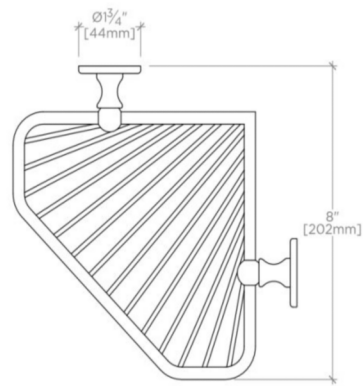

### TECHNICAL DETAILS

Escutcheon Primary Material: Brass  
Depth / Width: 8"  
Height: 2 1/4"  
Installation Type: Wall Mounted  
Length: 8"  
Primary Material: Brass  
Suggested Application: Bath

### PRODUCT FEATURES

8" x 8" x 2 1/4"

Made from Brass

Mounting hardware included

## CRBA27

Crystal Wall Mounted Corner Soap Basket

TOP VIEW SCALE: 3"=1'-0"

FRONT VIEW SCALE: 3"=1'-0"

SIDE VIEW SCALE: 3"=1'-0"