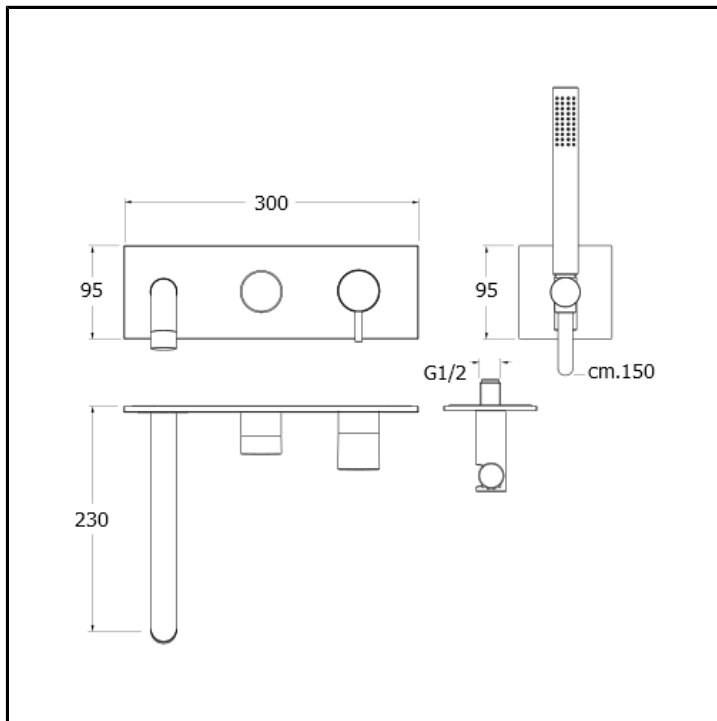

Bath/shower mixer external parts for CRICS100 (right side) - CRICS101 (left side) with 3 outlet diverter, anti-lime hand shower, LONG LIFE flexible hose and metal plate

FINITURE

- White matt
- Chrome
- Polished black chrome
- Brushed black chrome
- Polished metallic
- Brushed metallic
- Black matt
- Yellow gold oro
- PVD polished rose gold
- PVD brushed rose gold
- Brushed old brass

CHARACTERISTICS

-

FEATURES FROM TECHNOLOGIES

-
-
-

COMMAND

- Monocontrol

INSTALLATION

- Wall