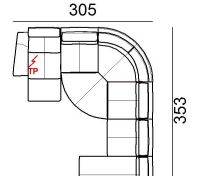

↑ fold following the dotted line ↑

hip hop. premium 830

L Length - H Height - D Depth - SH Seat Height - SD Seat Depth

dimensions	L 76 H93 D96 SH41 SD59	L 106 H93 D97 SH- SD-	L 187 H93 D96 SH41 SD59	L 217 H93 D96 SH41 SD59	L 80 H45 D89 SH- SD-
version code	A32	T71	240	300	635
Description	chair x	corner chair	2 1/2 seater	3 seater	rectangular ottoman
L 108 H93 D96 SH41 SD59	L 108 H93 D96 SH41 SD59	L 110 H93 D96 SH41 SD59	L 110 H93 D96 SH41 SD59	L 110 H93 D96 SH41 SD59	L 110 H93 D96 SH41 SD59
110	120	173	174	D32	D33
1 right arm facing chair	1 left arm facing chair	elec.rec.chair 1arm raf	elec.rec.chair 1arm laf	rhf recharg.el.recl.chair	lhf recharg.el.recl.chair
L 79 H93 D96 SH41 SD59	L 79 H93 D96 SH41 SD59	L 79 H93 D96 SH41 SD59	L 79 H93 D155 SH41 SD118	L 116 H93 D116 SH41 SD62	L 90 H45 D90 SH- SD-
130	E95	E97	400	000	B33
chair without armr.	elec.recl.armless chair	rech.el.recl.armless chair	chaise longue	corner	corner footstool
L 62 H45 D89 SH- SD-	L 62 H45 D89 SH- SD-	L 99 H46 D99 SH41 SD-	L - H- D- SH- SD-	L - H- D- SH- SD-	L - H- D- SH- SD-
A99	B35	790	X69	X70	X71
ottoman_x	ottoman_y	special ottoman	b35 + a32 + a32 + a32 + a99	400 + b35 + 130 + t71 + 130	130 + 130 + b33 + 130 + 635

↓ fold following the dotted line ↓

↑ fold following the dotted line ↑

hip hop. premium 830

L Length - H Height - D Depth - SH Seat Height - SD Seat Depth

L -
H- D- SH- SD-

L -
H- D- SH- SD-

L -
H- D- SH- SD-

L -
H- D- SH- SD-

version code	X72	X73	X74	W05
Description	400 + 130 + 130 + t71 + t71 + 635	400 + 130 + t71 + 130	400 + 130 + t71 + t71 + 130 + 635	174 + 130 + 000 + 130 + 130 + 400 + 790

↓ fold following the dotted line ↓