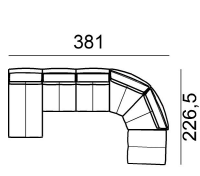

↑ fold following the dotted line ↑

hip hop. premium 830

L Length - H Height - D Depth - SH Seat Height - SD Seat Depth

dimensions	L 76 H93 D96 SH41 SD59	L 106 H93 D97 SH- SD-	L 187 H93 D96 SH41 SD59	L 217 H93 D96 SH41 SD59	L 80 H45 D89 SH- SD-
version code	A32	T71	240	300	635
Description	chair x	corner chair	2 1/2 seater	3 seater	rectangular ottoman
L 108 H93 D96 SH41 SD59	L 108 H93 D96 SH41 SD59	L 110 H93 D96 SH41 SD59	L 110 H93 D96 SH41 SD59	L 110 H93 D96 SH41 SD59	L 110 H93 D96 SH41 SD59
110	120	173	174	D32	D33
1 right arm facing chair	1 left arm facing chair	elec.rec.chair 1arm raf	elec.rec.chair 1arm laf	rhf recharg.el.recl.chair	lhf recharg.el.recl.chair
L 79 H93 D96 SH41 SD59	L 79 H93 D96 SH41 SD59	L 79 H93 D96 SH41 SD59	L 79 H93 D155 SH41 SD118	L 116 H93 D116 SH41 SD62	L 90 H45 D90 SH- SD-
130	E95	E97	400	000	B33
chair without armr.	elec.recl.armless chair	rech.el.recl.armless chair	chaise longue	corner	corner footstool
L 62 H45 D89 SH- SD-	L 62 H45 D89 SH- SD-	L 99 H46 D99 SH41 SD-	L - H- D- SH- SD-	L - H- D- SH- SD-	L - H- D- SH- SD-
A99	B35	790	X69	X70	X71
ottoman_x	ottoman_y	special ottoman	b35 + a32 + a32 + a32 + a99	400 + b35 + 130 + t71 + 130	130 + 130 + b33 + 130 + 635

↓ fold following the dotted line ↓

↑ fold following the dotted line ↑

hip hop. premium 830

L Length - H Height - D Depth - SH Seat Height - SD Seat Depth

L -
H- D- SH- SD-

L -
H- D- SH- SD-

L -
H- D- SH- SD-

L -
H- D- SH- SD-

version code	X72	X73	X74	W05
Description	400 + 130 + 130 + t71 + t71 + 635	400 + 130 + t71 + 130	400 + 130 + t71 + t71 + 130 + 635	174 + 130 + 000 + 130 + 130 + 400 + 790

↓ fold following the dotted line ↓