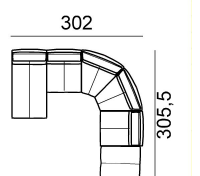

↑ fold following the dotted line ↑

hip hop. premium 830

L Length - H Height - D Depth - SH Seat Height - SD Seat Depth

dimensions	L 76 H93 D96 SH41 SD59	L 106 H93 D97 SH- SD-	L 187 H93 D96 SH41 SD59	L 217 H93 D96 SH41 SD59	L 80 H45 D89 SH- SD-
version code	A32	T71	240	300	635
Description	chair x	corner chair	2 1/2 seater	3 seater	rectangular ottoman
L 108 H93 D96 SH41 SD59	L 108 H93 D96 SH41 SD59	L 110 H93 D96 SH41 SD59	L 110 H93 D96 SH41 SD59	L 110 H93 D96 SH41 SD59	L 110 H93 D96 SH41 SD59
110	120	173	174	D32	D33
1 right arm facing chair	1 left arm facing chair	elec.rec.chair 1arm raf	elec.rec.chair 1arm laf	rhf recharg.el.recl.chair	lhf recharg.el.recl.chair
L 79 H93 D96 SH41 SD59	L 79 H93 D96 SH41 SD59	L 79 H93 D96 SH41 SD59	L 79 H93 D155 SH41 SD118	L 116 H93 D116 SH41 SD62	L 90 H45 D90 SH- SD-
130	E95	E97	400	000	B33
chair without armr.	elec.recl.armless chair	rech.el.recl.armless chair	chaise longue	corner	corner footstool
L 62 H45 D89 SH- SD-	L 62 H45 D89 SH- SD-	L 99 H46 D99 SH41 SD-	L - H- D- SH- SD-	L - H- D- SH- SD-	L - H- D- SH- SD-
A99	B35	790	X69	X70	X71
ottoman_x	ottoman_y	special ottoman	b35 + a32 + a32 + a32 + a99	400 + b35 + 130 + t71 + 130	130 + 130 + b33 + 130 + 635

↓ fold following the dotted line ↓

↑ fold following the dotted line ↑

hip hop. premium 830

L Length - H Height - D Depth - SH Seat Height - SD Seat Depth

L -
H- D- SH- SD-

L -
H- D- SH- SD-

L -
H- D- SH- SD-

L -
H- D- SH- SD-

version code	X72	X73	X74	W05
Description	400 + 130 + 130 + t71 + t71 + 635	400 + 130 + t71 + 130	400 + 130 + t71 + t71 + 130 + 635	174 + 130 + 000 + 130 + 130 + 400 + 790

↓ fold following the dotted line ↓