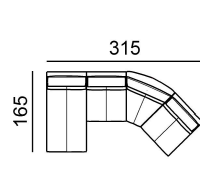

↑ fold following the dotted line ↑

hip hop. premium 830

L Length - H Height - D Depth - SH Seat Height - SD Seat Depth

dimensions	L 76 H93 D96 SH41 SD59	L 106 H93 D97 SH- SD-	L 187 H93 D96 SH41 SD59	L 217 H93 D96 SH41 SD59	L 80 H45 D89 SH- SD-
version code	A32	T71	240	300	635
Description	chair x	corner chair	2 1/2 seater	3 seater	rectangular ottoman
L 108 H93 D96 SH41 SD59	L 108 H93 D96 SH41 SD59	L 110 H93 D96 SH41 SD59	L 110 H93 D96 SH41 SD59	L 110 H93 D96 SH41 SD59	L 110 H93 D96 SH41 SD59
110	120	173	174	D32	D33
1 right arm facing chair	1 left arm facing chair	elec.rec.chair 1arm raf	elec.rec.chair 1arm laf	rhf recharg.el.recl.chair	lhf recharg.el.recl.chair
L 79 H93 D96 SH41 SD59	L 79 H93 D96 SH41 SD59	L 79 H93 D96 SH41 SD59	L 79 H93 D155 SH41 SD118	L 116 H93 D116 SH41 SD62	L 90 H45 D90 SH- SD-
130	E95	E97	400	000	B33
chair without armr.	elec.recl.armless chair	rech.el.recl.armless chair	chaise longue	corner	corner footstool
L 62 H45 D89 SH- SD-	L 62 H45 D89 SH- SD-	L 99 H46 D99 SH41 SD-	L - H- D- SH- SD-	L - H- D- SH- SD-	L - H- D- SH- SD-
A99	B35	790	X69	X70	X71
ottoman_x	ottoman_y	special ottoman	b35 + a32 + a32 + a32 + a99	400 + b35 + 130 + t71 + 130	130 + 130 + b33 + 130 + 635

↓ fold following the dotted line ↓

↑ fold following the dotted line ↑

hip hop. premium 830

L Length - H Height - D Depth - SH Seat Height - SD Seat Depth

L -
H- D- SH- SD-

L -
H- D- SH- SD-

L -
H- D- SH- SD-

L -
H- D- SH- SD-

version code	X72	X73	X74	W05
Description	400 + 130 + 130 + t71 + t71 + 635	400 + 130 + t71 + 130	400 + 130 + t71 + t71 + 130 + 635	174 + 130 + 000 + 130 + 130 + 400 + 790

↓ fold following the dotted line ↓