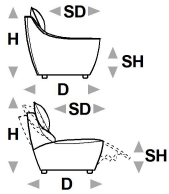

↑ fold following the dotted line ↑

hip hop. premium 830

L Length - H Height - D Depth - SH Seat Height - SD Seat Depth

dimensions	L 76 H93 D96 SH41 SD59	L 106 H93 D97 SH- SD-	L 187 H93 D96 SH41 SD59	L 217 H93 D96 SH41 SD59	L 80 H45 D89 SH- SD-
version code	A32	T71	240	300	635
Description	chair x	corner chair	2 1/2 seater	3 seater	rectangular ottoman
L 108 H93 D96 SH41 SD59	L 108 H93 D96 SH41 SD59	L 110 H93 D96 SH41 SD59	L 110 H93 D96 SH41 SD59	L 110 H93 D96 SH41 SD59	L 110 H93 D96 SH41 SD59
110	120	173	174	D32	D33
1 right arm facing chair	1 left arm facing chair	elec.rec.chair 1arm raf	elec.rec.chair 1arm laf	rhf recharg.el.recl.chair	lhf recharg.el.recl.chair
L 79 H93 D96 SH41 SD59	L 79 H93 D96 SH41 SD59	L 79 H93 D96 SH41 SD59	L 79 H93 D155 SH41 SD118	L 116 H93 D116 SH41 SD62	L 90 H45 D90 SH- SD-
130	E95	E97	400	000	B33
chair without armr.	elec.recl.armless chair	rech.el.recl.armless chair	chaise longue	corner	corner footstool
L 62 H45 D89 SH- SD-	L 62 H45 D89 SH- SD-	L 99 H46 D99 SH41 SD-	L - H- D- SH- SD-	L - H- D- SH- SD-	L - H- D- SH- SD-
A99	B35	790	X69	X70	X71
ottoman_x	ottoman_y	special ottoman	b35 + a32 + a32 + a32 + a99	400 + b35 + 130 + t71 + 130	130 + 130 + b33 + 130 + 635

↓ fold following the dotted line ↓

↑ fold following the dotted line ↑

hip hop. premium 830

L Length - H Height - D Depth - SH Seat Height - SD Seat Depth

L -
H- D- SH- SD-

L -
H- D- SH- SD-

L -
H- D- SH- SD-