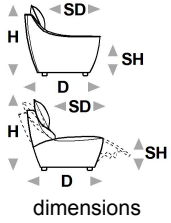

↑ fold following the dotted line ↑

hip hop. premium 830

L Length - H Height - D Depth - SH Seat Height - SD Seat Depth

dimensions	L 76 H93 D96 SH41 SD59	L 106 H93 D97 SH- SD-	L 187 H93 D96 SH41 SD59	L 217 H93 D96 SH41 SD59	L 80 H45 D89 SH- SD-
version code	A32	T71	240	300	635
Description	chair x	corner chair	2 1/2 seater	3 seater	rectangular ottoman
L 108 H93 D96 SH41 SD59	L 108 H93 D96 SH41 SD59	L 110 H93 D96 SH41 SD59	L 110 H93 D96 SH41 SD59	L 110 H93 D96 SH41 SD59	L 110 H93 D96 SH41 SD59
110	120	173	174	D32	D33
1 right arm facing chair	1 left arm facing chair	elec.rec.chair 1arm raf	elec.rec.chair 1arm laf	rhf recharg.el.recl.chair	lhf recharg.el.recl.chair
L 79 H93 D96 SH41 SD59	L 79 H93 D96 SH41 SD59	L 79 H93 D96 SH41 SD59	L 79 H93 D155 SH41 SD118	L 116 H93 D116 SH41 SD62	L 90 H45 D90 SH- SD-
130	E95	E97	400	000	B33
chair without armr.	elec.recl.armless chair	rech.el.recl.armless chair	chaise longue	corner	corner footstool
L 62 H45 D89 SH- SD-	L 62 H45 D89 SH- SD-	L 99 H46 D99 SH41 SD-	L - H- D- SH- SD-	L - H- D- SH- SD-	L - H- D- SH- SD-
A99	B35	790	X69	X70	X71
ottoman_x	ottoman_y	special ottoman	b35 + a32 + a32 + a32 + a99	400 + b35 + 130 + t71 + 130	130 + 130 + b33 + 130 + 635

↓ fold following the dotted line ↓

↑ fold following the dotted line ↑

hip hop. premium 830

L Length - H Height - D Depth - SH Seat Height - SD Seat Depth

L -
H- D- SH- SD-

L -
H- D- SH- SD-

L -
H- D- SH- SD-

L -
H- D- SH- SD-

version code	X72	X73	X74	W05
Description	400 + 130 + 130 + t71 + t71 + 635	400 + 130 + t71 + 130	400 + 130 + t71 + t71 + 130 + 635	174 + 130 + 000 + 130 + 130 + 400 + 790

↓ fold following the dotted line ↓