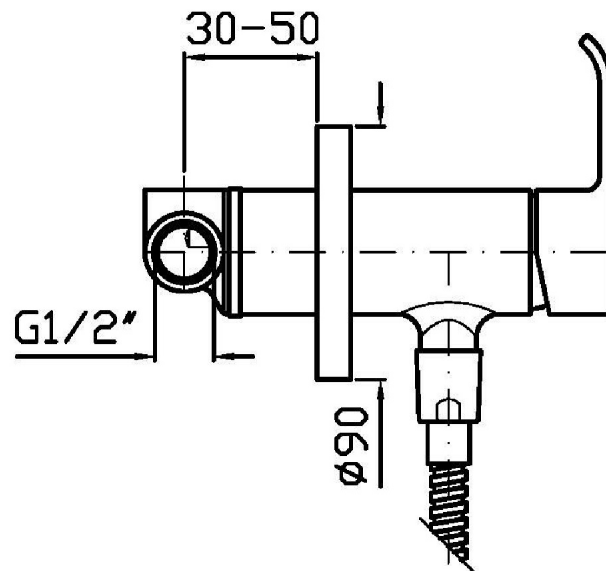

SHOWER

ZON072

Disegno Complessivo / Overall Drawing