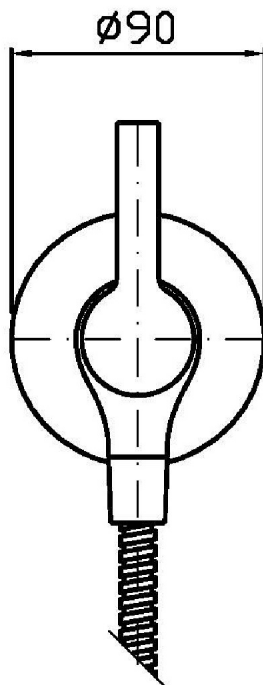

## SHOWER

ZON072

Miscelatore monocomando incasso doccia con attacco esterno. / Built-in single lever shower mixer with external outlet.

Miscelatore monocomando incasso doccia con attacco esterno da 1/2".

Built-in single lever shower mixer with external 1/2" outlet.

R99686

Parte incasso. / Built-in part.

## SHOWER

ZON072

Disegno Complessivo / Overall Drawing

## SHOWER

ZON072

Pesi e Misure / Weights and Sizes

Peso ( Kg ) Weight ( lb )	1,5 ( Kg )	3,3069 ( lb )
Volume ( dc3 ) - ( in3 )	3,32 ( dc3 )	0,000203 ( in3 )
h ( mm ) - ( in )	93 ( mm )	3,6614193 ( in )
L1 ( mm ) - ( in )	162 ( mm )	6,3779562 ( in )
L2 ( mm ) - ( in )	220 ( mm )	8,661422 ( in )