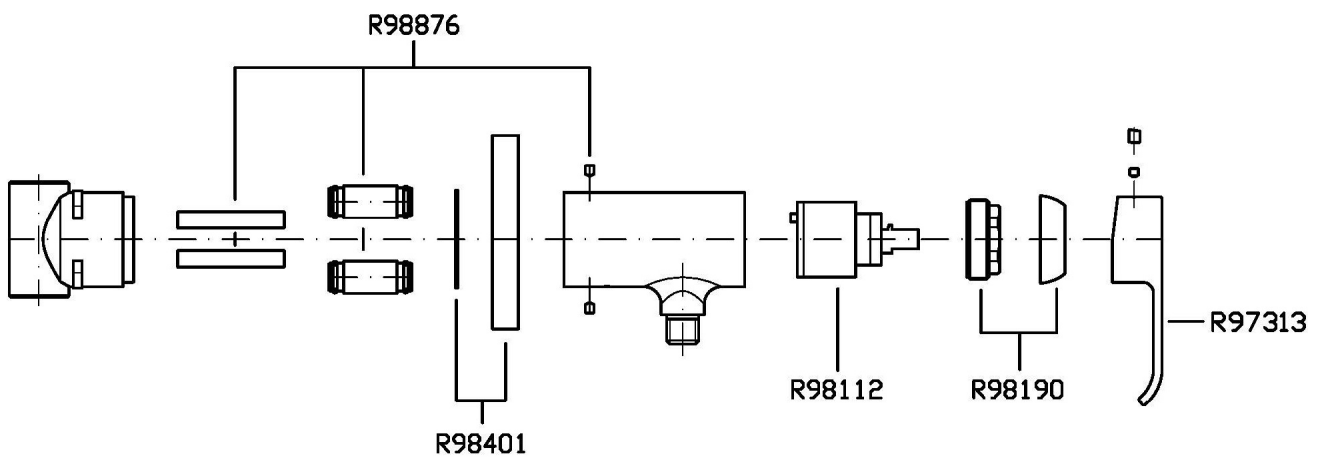

SHOWER

ZON072

Esplosi / Exploded