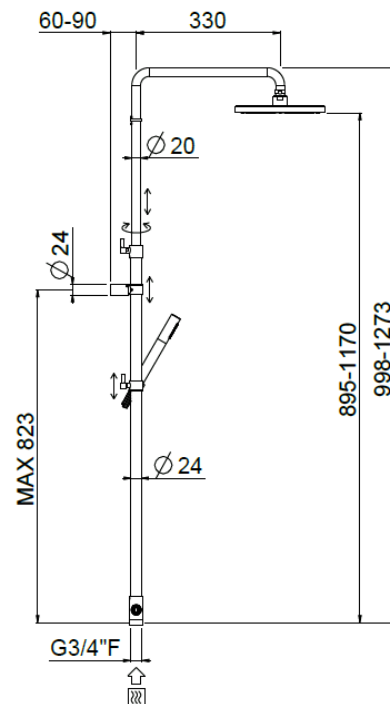

# Bridge telescopic 3/4" connection

Bridge telescopic 3/4" connection, MySlim inspectable shower head  
**30674-CR**

## TECHNICAL INFORMATION

Bridge turning shower column with adjustable mounting with articulated shower holder, 3/4 connection, adjustable upper holder and diverter. Non-liming inspectable round ultra-thin shower head Ø240 in chromed stainless steel. Brass non-liming inspectable one jet round shower. PVC smooth double anti-torsion flexible hose cm 150. CHROME

## SPARE PARTS

## TECHNICAL DRAWING