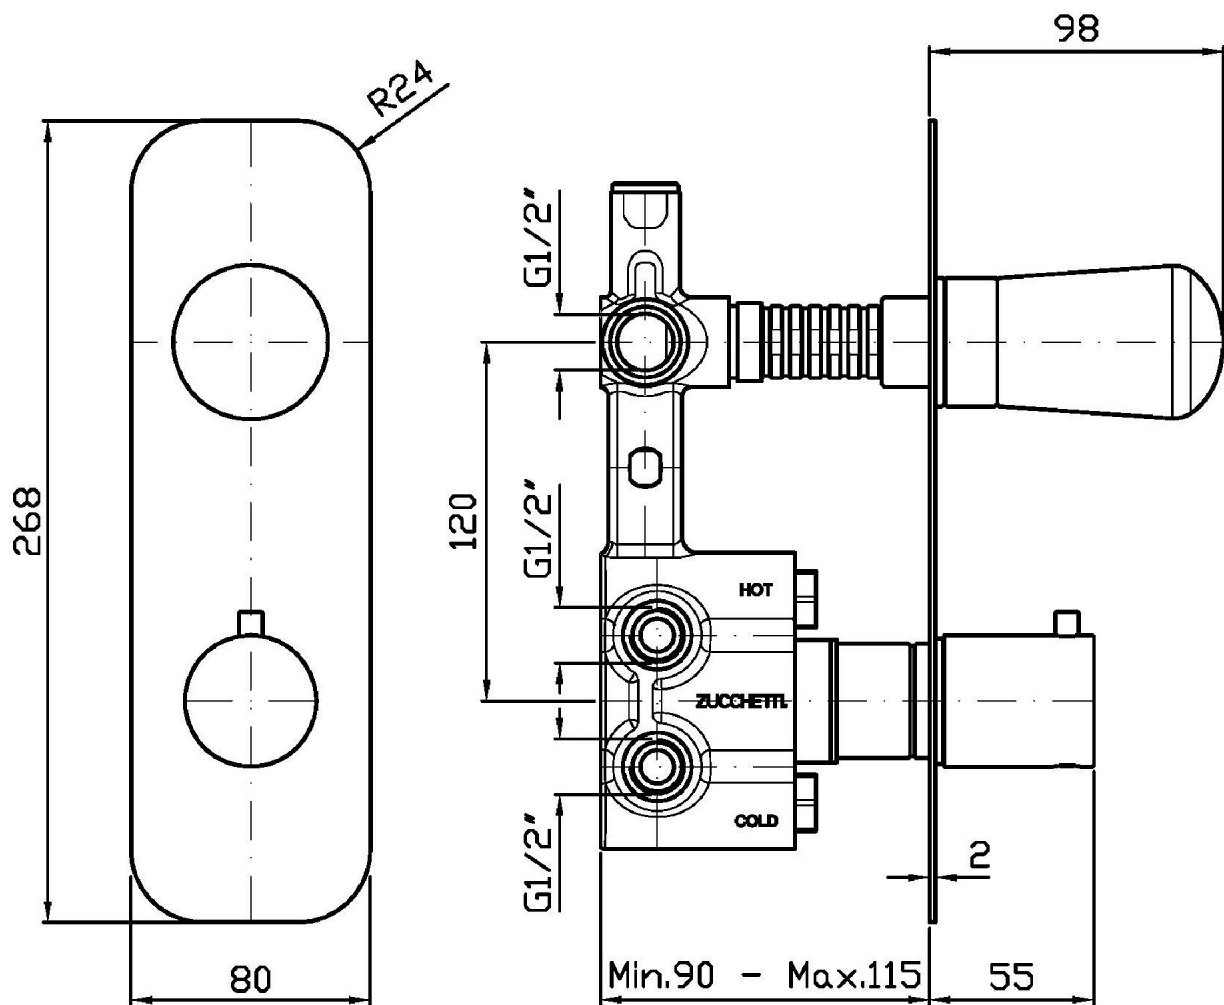

NUDE

ZNU659

Disegno Complessivo / Overall Drawing