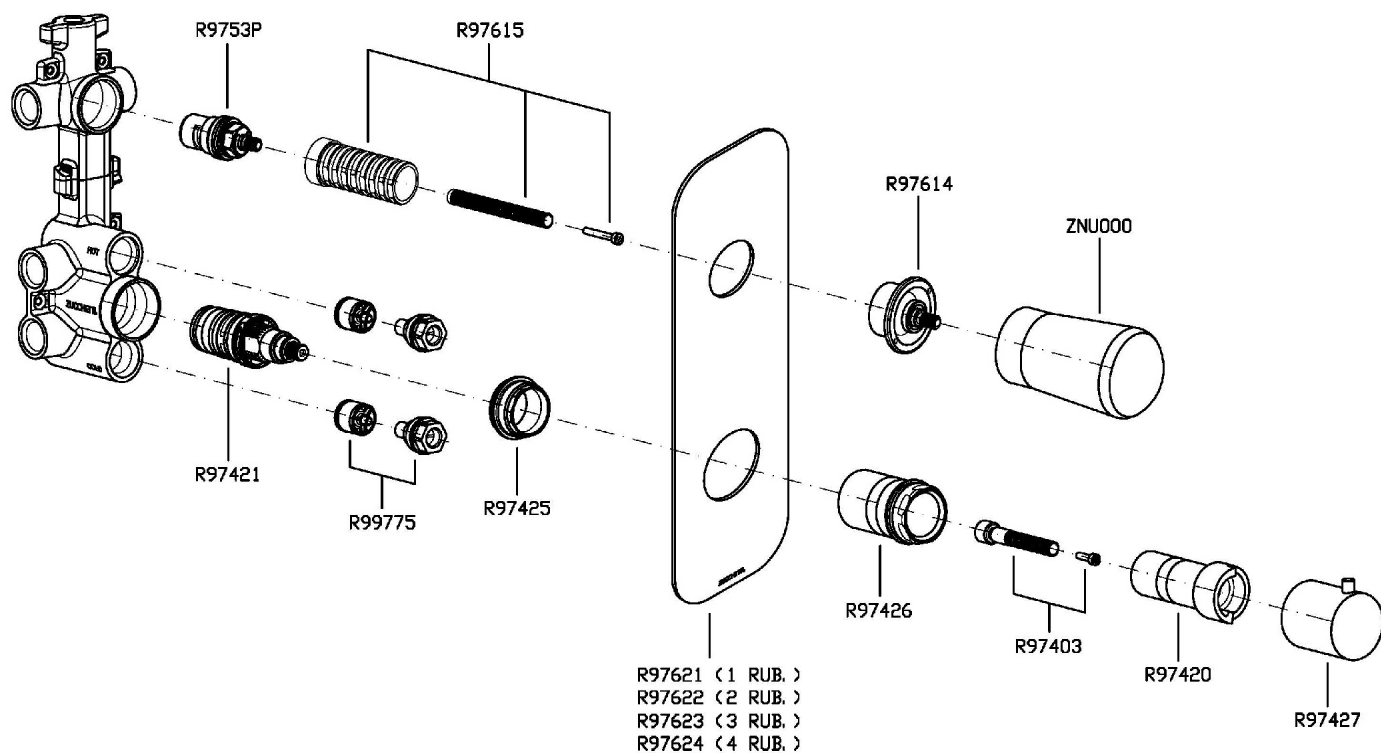

NUDE

ZNU659

Esplosi / Exploded