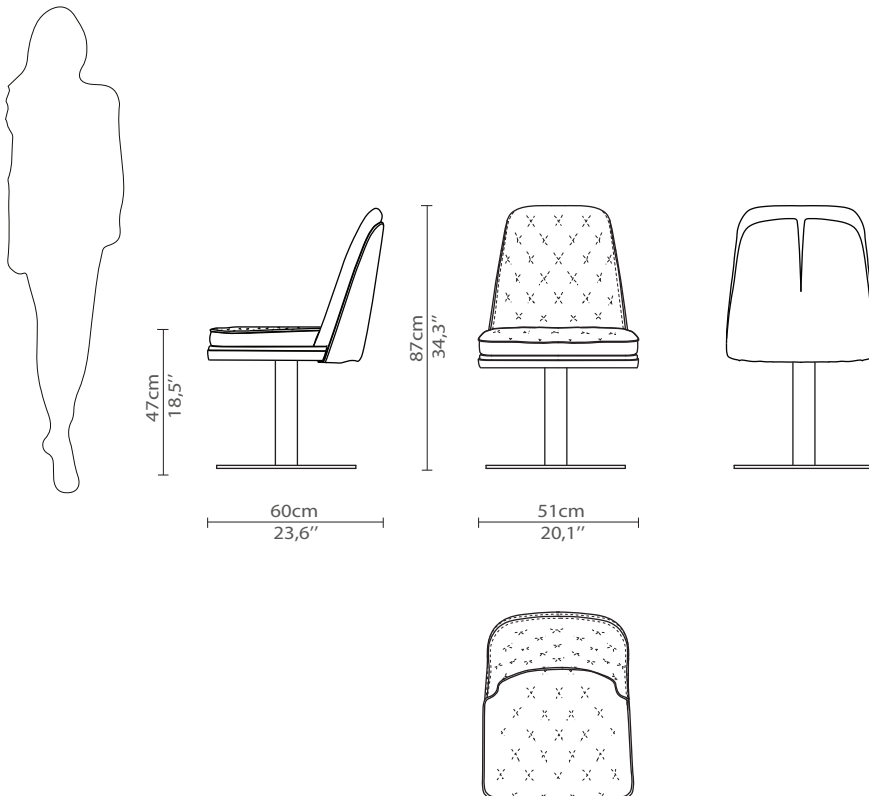

# LUXXU

MODERN DESIGN & LIVING

LIGHTING

UPHOLSTERY

TABLES

CONSOLES

SIDEBOARDS

MIRRORS

CABINETS & BOOKCASES

CHARLA SWIVEL | dining chair

## DIMENSIONS

Height: 87cm | 34,3"

Length: 51cm | 20,1"

Depth: 60cm | 23,6"

Seat Height: 47cm | 18,5"

Seat Depth: 47cm | 18,5"

## WEIGHT

Aprox: 19kg | 41,9lbs