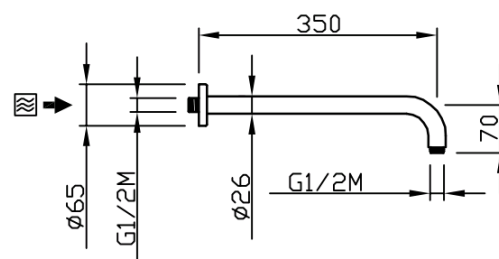

TECHNICAL DRAWING

SPARE PARTS

FINISHINGS