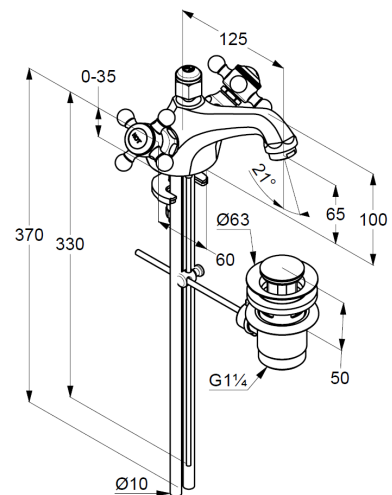

Technical Data

KLUDI 1926
basin mixer
DN 15

Ref:
510124520

Finishes:
45 gold plated 23 carat

Product description
Manufacturer KLUDI GmbH & Co. KG
Typ: KLUDI 1926
basin mixer
Ref.: 510124520
basin mixer DN 15
two handle mixer
single hole mounted
cross handle, metal
Aerator M24
ceramic headparts 180°
copper pipes \varnothing 10 mm
rapid installation set
pop up waste 1 1/4" metal

Product picture

Dimensional drawing

Flow rate diagram