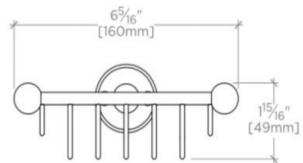

CRYSTAL

Crystal Wall Mounted Single Soap Basket

CRBA58

SHOWN IN CRYSTAL WALL MOUNTED SINGLE SOAP BASKET | CRBA58

TECHNICAL DETAILS

Escutcheon Primary Material: Brass
Depth / Width: 5 3/4"
Height: 2 1/2"
Installation Type: Wall Mounted
Length: 6 1/2"
Primary Material: Brass
Suggested Application: Bath

PRODUCT FEATURES

Brass material is used for trim and mounting hardware kit.

The manufacturing process encompasses turning, soldering, hand-fitting and hand polishing.

Eased turnings, clean lines and moderate scale convey elegant utility.

CRYSTAL

CRBA58

Crystal Wall Mounted Single Soap Basket

TOP VIEW SCALE: 3"=1'-0"

FRONT VIEW SCALE: 3"=1'-0"

SIDE VIEW SCALE: 3"=1'-0"