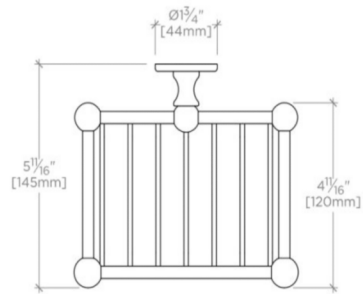

CRYSTAL

Crystal Wall Mounted Single Soap Basket

CRBA58

SHOWN IN CRYSTAL WALL MOUNTED SINGLE SOAP BASKET | CRBA58

TECHNICAL DETAILS

Escutcheon Primary Material: Brass
Depth / Width: 5 3/4"
Height: 2 1/2"
Installation Type: Wall Mounted
Length: 6 1/2"
Primary Material: Brass
Suggested Application: Bath

PRODUCT FEATURES

Brass material is used for trim and mounting hardware kit.

The manufacturing process encompasses turning, soldering, hand-fitting and hand polishing.

Eased turnings, clean lines and moderate scale convey elegant utility.

CRYSTAL

CRBA58

Crystal Wall Mounted Single Soap Basket

TOP VIEW SCALE: 3"=1'-0"

FRONT VIEW SCALE: 3"=1'-0"

SIDE VIEW SCALE: 3"=1'-0"