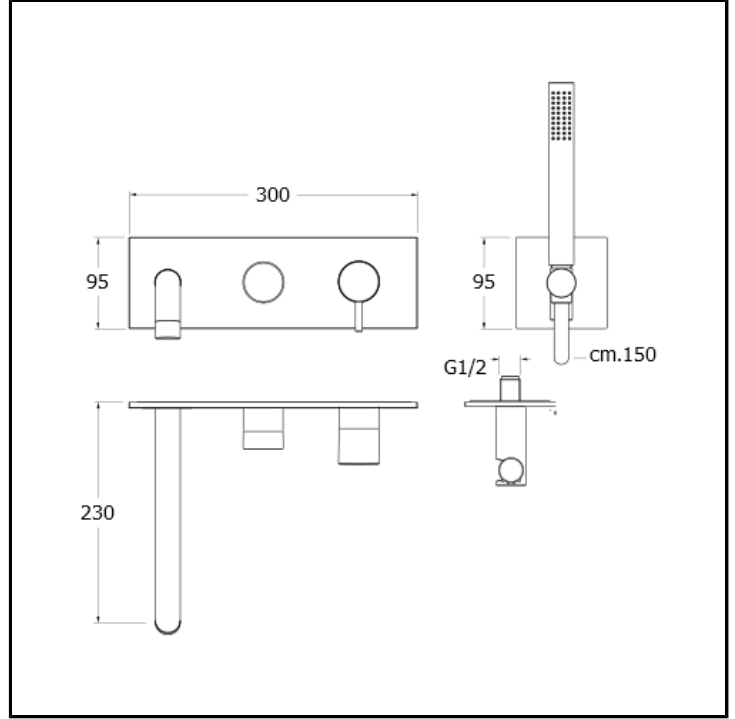

Bath/shower mixer external parts for CRICS100 (right side) - CRICS101 (left side) with 2 outlet diverter, LONG LIFE flexible hose, anti-lime hand shower and metal plate