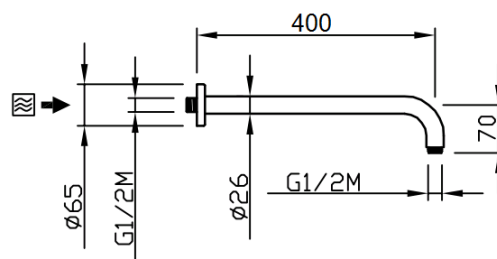

Tondo

Shower arm Tondo $\varnothing 26$ L.40cm Victorian rosette
20026C40/A-CR

TECHNICAL INFORMATION

Brass shower arm $\varnothing 26$ 1/2" mm with Victorian rosette.
Wheelbase 40 cm. CHROME

FEATURES

PICTURE

TECHNICAL DRAWING

SPARE PARTS

FINISHINGS