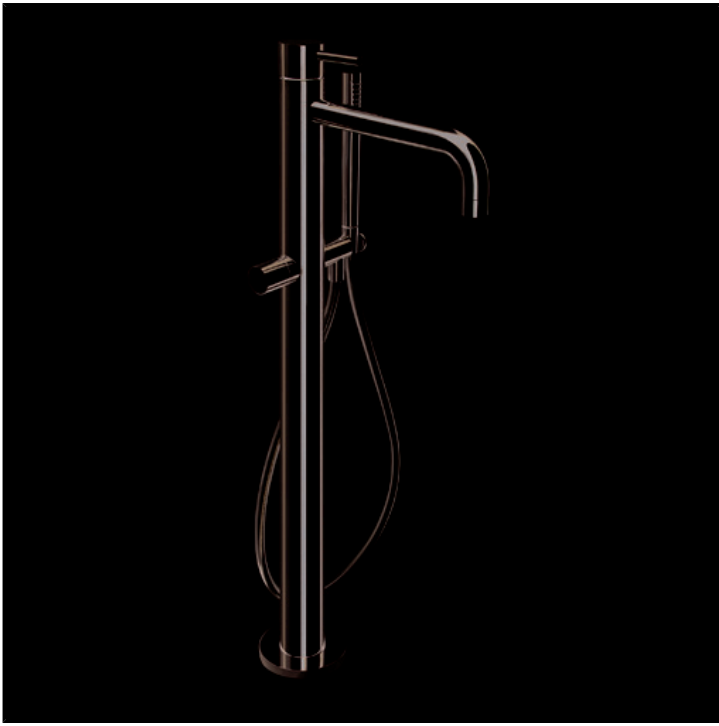

Floor mounted bath mixer external parts for CRICS290 with LONG LIFE flexible hose and anti-lime hand shower with independent mixing

FINITURE

- White matt
- Chrome
- Polished black chrome
- Brushed black chrome
- Polished metallic
- Brushed metallic
- Black matt
- Yellow gold oro
- PVD polished rose gold
- PVD brushed rose gold
- Brushed old brass

CHARACTERISTICS

-

FEATURES FROM TECHNOLOGIES

-
-
-

COMMAND

- Monocontrol

INSTALLATION

- Floor