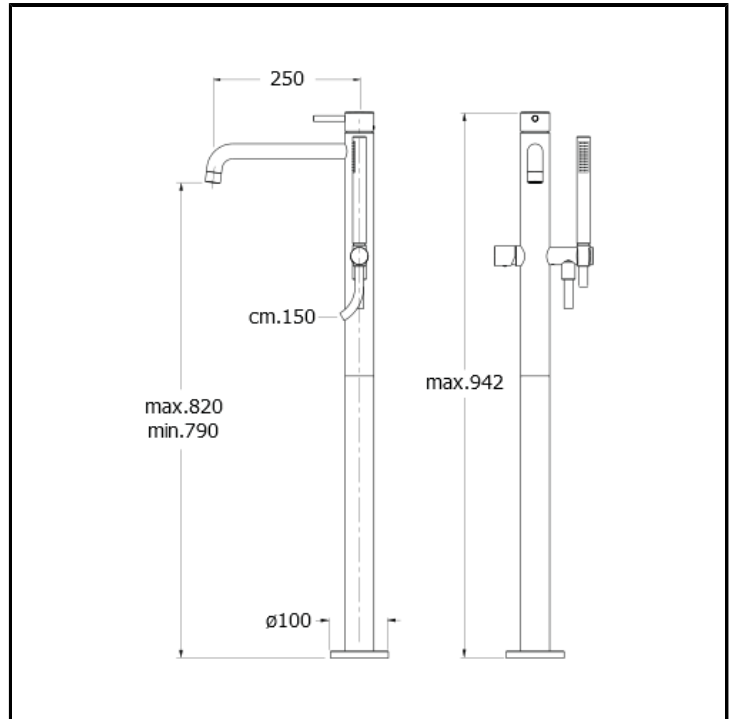

Floor mounted bath mixer external parts for CRICS290 with LONG LIFE flexible hose and anti-lime hand shower with independent mixing

FINITURE

- White matt
- Chrome
- Polished black chrome
- Brushed black chrome
- Polished metallic
- Brushed metallic
- Black matt
- Yellow gold oro
- PVD polished rose gold
- PVD brushed rose gold
- Brushed old brass

CHARACTERISTICS

-

FEATURES FROM TECHNOLOGIES

-
-
-

COMMAND

- Monocontrol

INSTALLATION

- Floor