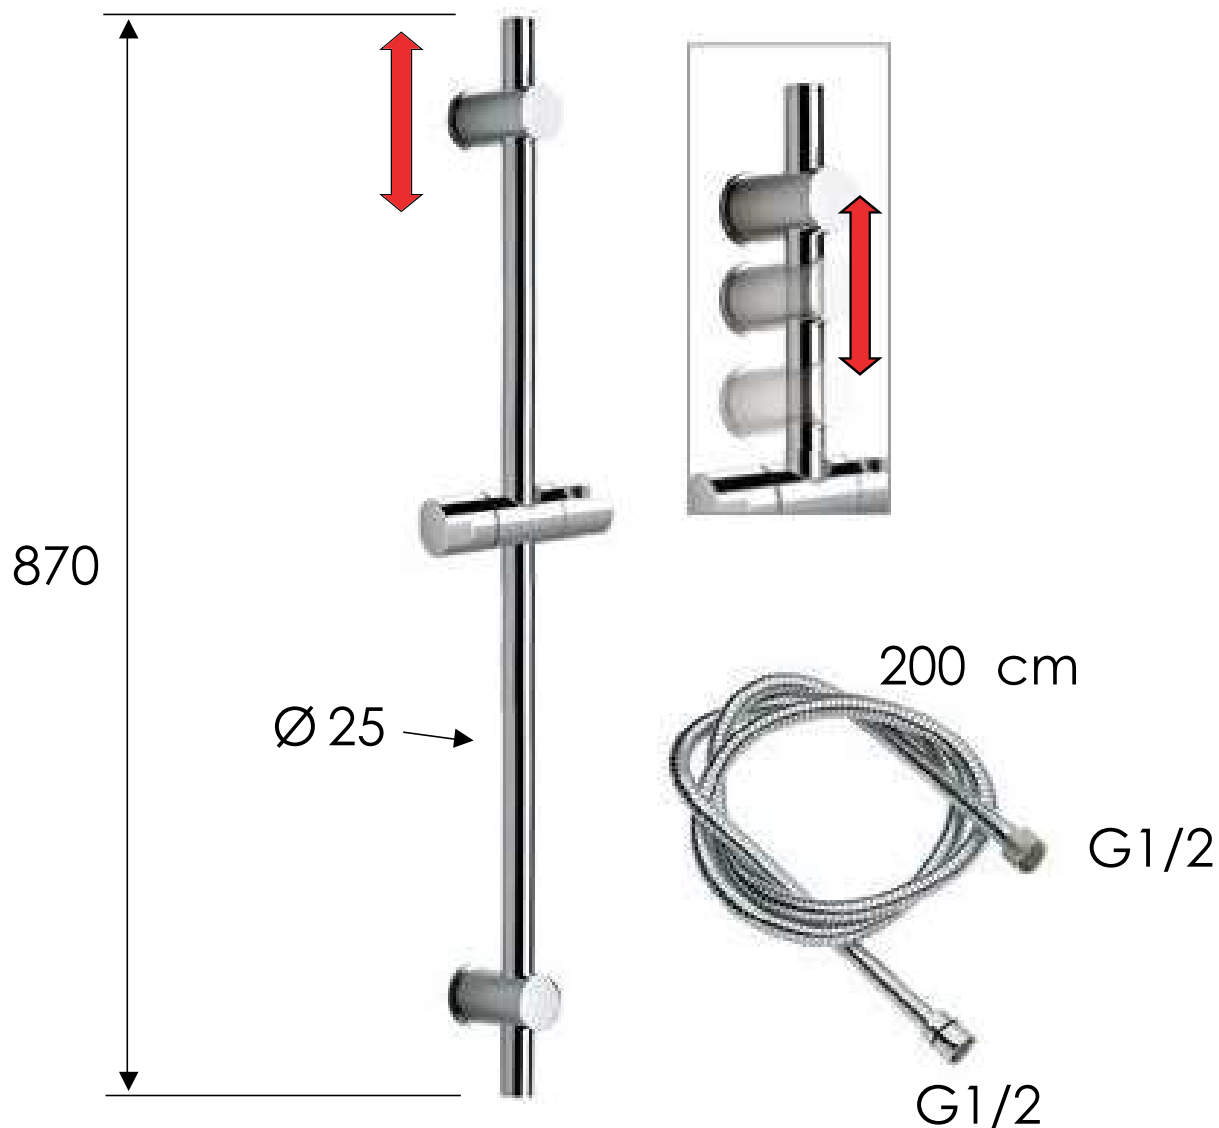

DANIEL
RUBINETTERIE

MILANO

SCHEDA TECNICA TECHNICAL FEATURES

ART. COD.

A394505

MATERIALI / MATERIALS

OTTONE CROMATO / CHROME PLATED BRASS

CROMATURA / CHROME PLATING