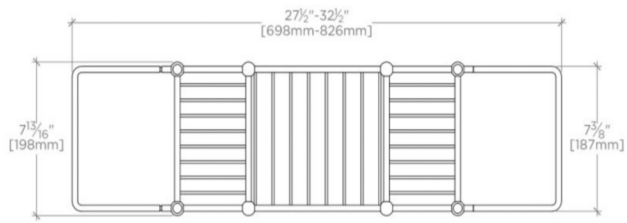

PRODUCT FEATURES

Adjustable

Made from Brass materials

Anti-slip rubber coated ends

3 Separate compartments

CRYSTAL Crystal Tub Rack

CRBR12

TOP VIEW

SCALE: 1 1/2"=1'-0"

FRONT VIEW

SCALE: 1 1/2"=1'-0"

SIDE VIEW

SCALE: 1 1/2"=1'-0"