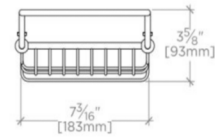

PRODUCT FEATURES

Adjustable

Made from Brass materials

Anti-slip rubber coated ends

3 Separate compartments

CRYSTAL Crystal Tub Rack

CRBR12

TOP VIEW

SCALE: 1 1/2"=1'-0"

FRONT VIEW

SCALE: 1 1/2"=1'-0"

SIDE VIEW

SCALE: 1 1/2"=1'-0"