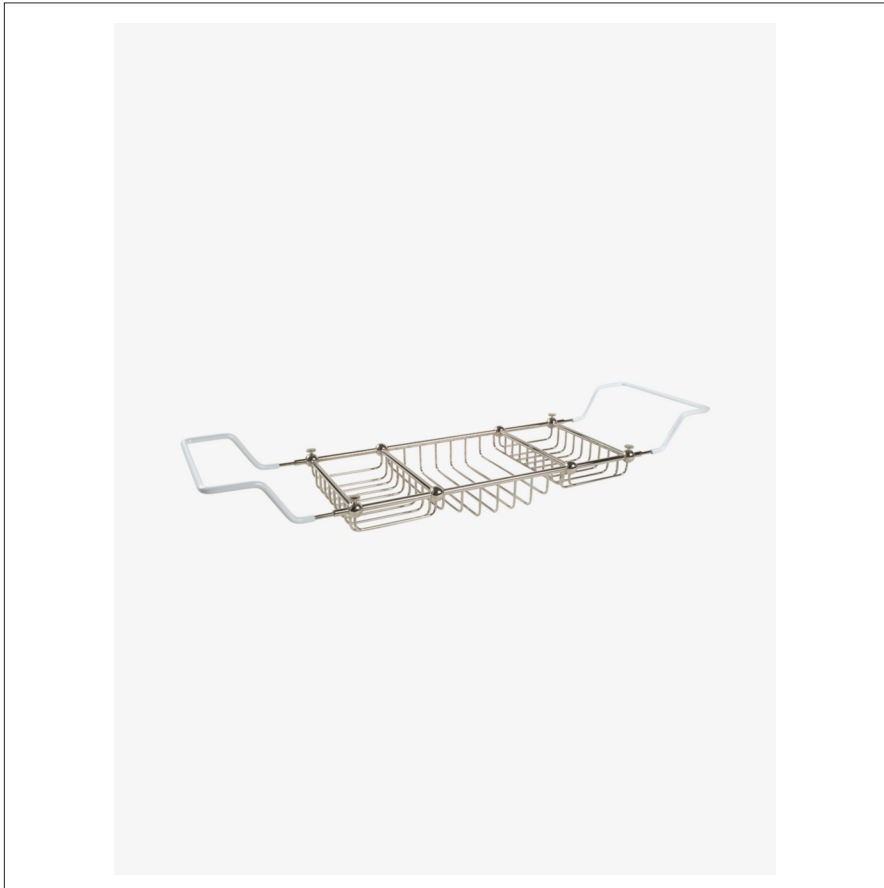

CRYSTAL

Crystal Tub Rack

CRBR12

SHOWN IN CRYSTAL TUB RACK| CRBR12

TECHNICAL DETAILS

Installation Type: Freestanding

Primary Material: Brass

Suggested Application: Bath

INSPIRATION

Comprehensive and universal, the classic design of Crystal is appropriate to partner with any line of fittings and fixtures from modern to traditional. The weight and quality of these handcrafted pieces is unsurpassed.

PRODUCT FEATURES

Adjustable

Made from Brass materials

Anti-slip rubber coated ends

3 Separate compartments

CRYSTAL Crystal Tub Rack

CRBR12

TOP VIEW

SCALE: 1 1/2"=1'-0"

FRONT VIEW

SCALE: 1 1/2"=1'-0"

SIDE VIEW

SCALE: 1 1/2"=1'-0"