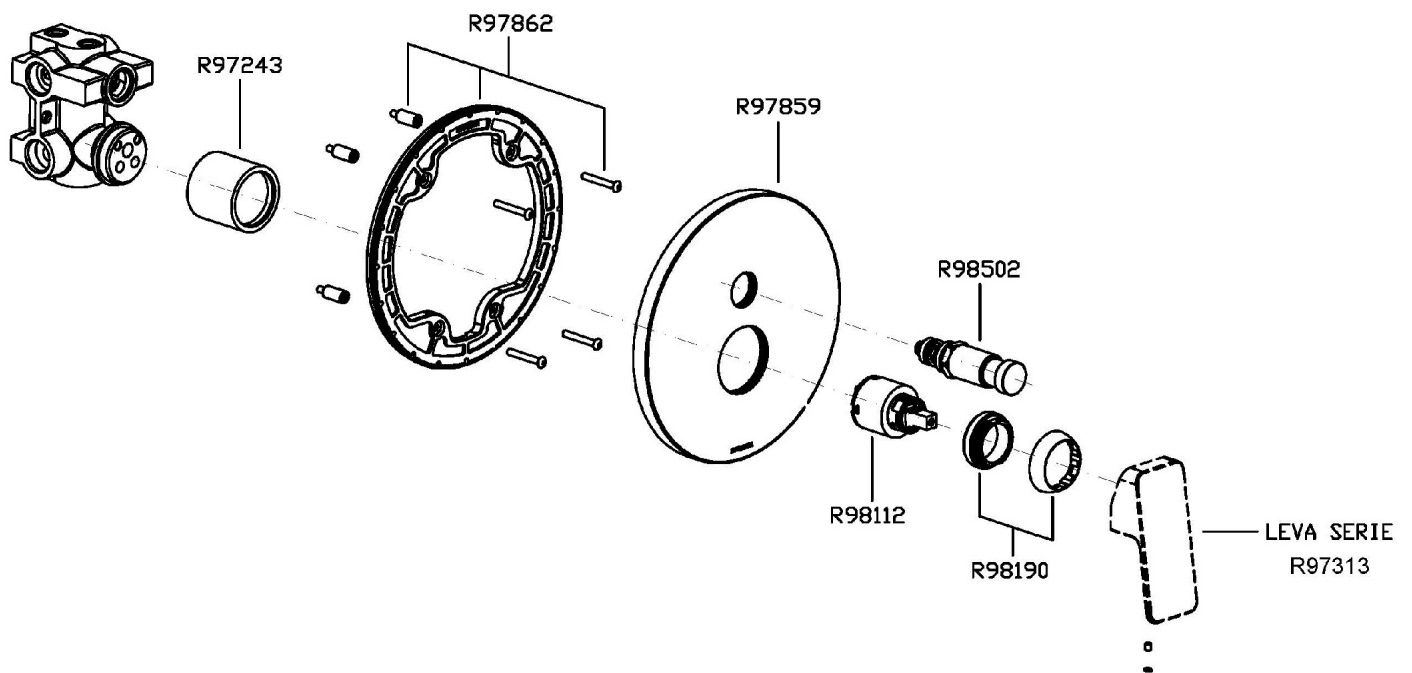

ON

ZON096

Esplosi / Exploded