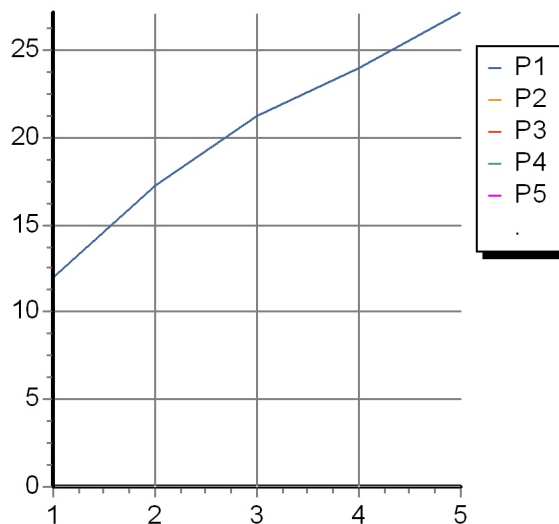

ON

ZON096 Portate / Flowrates (lt/min)

PRESSIONE PRESSURE	1 BAR	2 BAR	3 BAR	4 BAR	5 BAR
DEVIATORE DIVERTER	12	17,3	21,3	24	27,2
P1					
P2					
P3					
P4					
P5