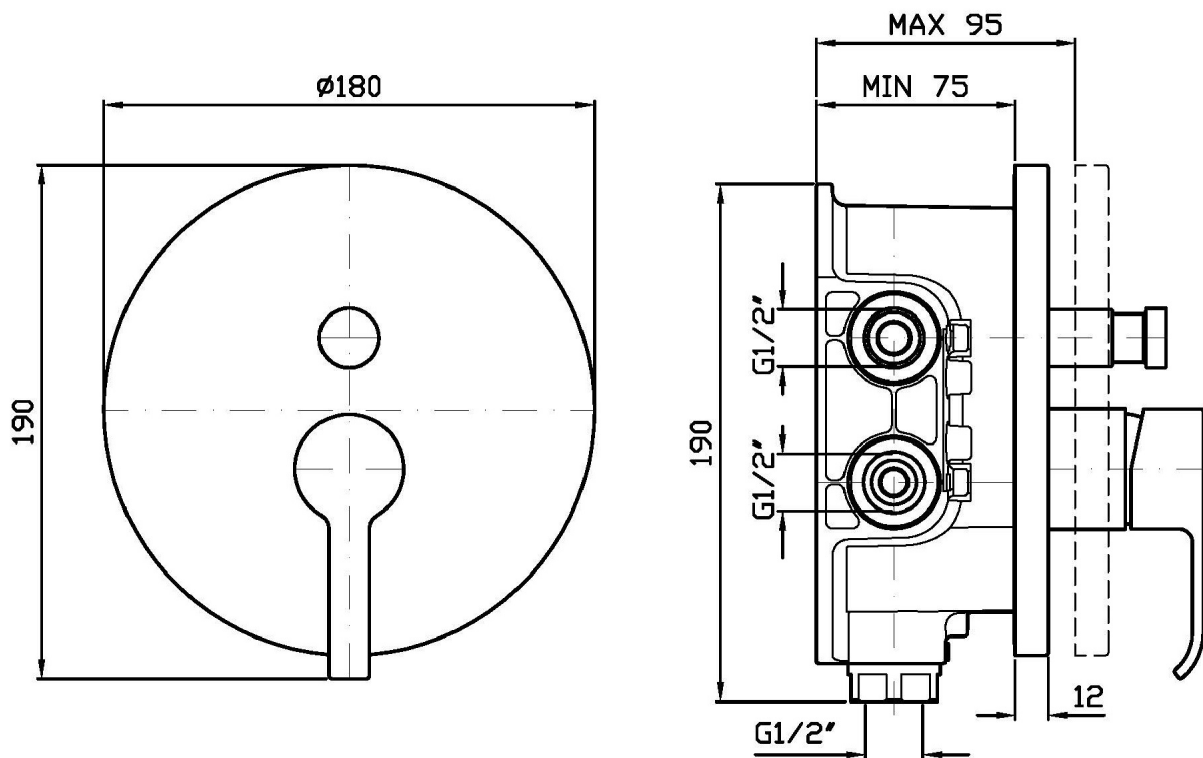

## ON

ZON096

Disegno Complessivo / Overall Drawing

### ZON096 Pesì e Misure / Weights and Sizes

Peso ( Kg ) Weight ( lb )	3,3 ( Kg )	7,27518 ( lb )
Volume ( dc3 ) - ( in3 )	7,5 ( dc3 )	0,000458 ( in3 )
h ( mm ) - ( in )	90 ( mm )	3,543309 ( in )
L1 ( mm ) - ( in )	250 ( mm )	9,842525 ( in )
L2 ( mm ) - ( in )	333 ( mm )	13,1102433 ( in )