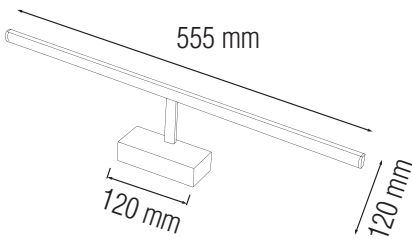

LED PICTURE & MIRROR LAMP

Product&Family Code: 040 012 0012

KANARYA-12

 Chrome

Technical Drawing

Technical Data	
Voltage (V)	100-250V
Product Wattage (W)	12
Equivalence with incandescent lamp(W)	96
Colour Render Index (Ra)	>Ra 70
Colour Temperature (K)	4200
Materials	Chrome + PC
Protection Class	I
Dimmable	No
EEI	A to A++
Warm-up time up to 60 %of the full light output	Instant Full Light
Luminous Flux (lm)	850
Luminous Efficacy (lm/W)	71
Rated Life (hrs) ⌚	30.000
IP Rating	45
Power Factor	>0.5
Beam Angle	120°
Starting Time	<0.2s
Number of ON-OFF cycling	x15.000