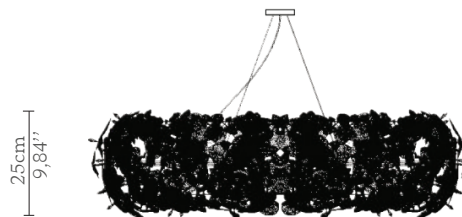

CABINETS & BOOKCASES

MCQUEEN ROUND | suspension

DIMENSIONS

Cord Height Adjustable with 200 cm
| 78,74"

Height: 25cm | 9,84"

Diameter: 100cm | 39,37"

MATERIALS

Body: Brass & Swarovski Crystals

STANDARD FINISHES

Body: Hammered Brass, Gold plated
& Amber Swarovski Crystals

WEIGHT

Aprox: 49kg | 108,03lbs

BULBS

18x g9 Halogen Bulbs (40W
max)*USA not included
Voltage: 220-240V

PACKAGING

Volume: 0,33m³ | 11,7ft³
Weight: 59kg | 130,07lbs