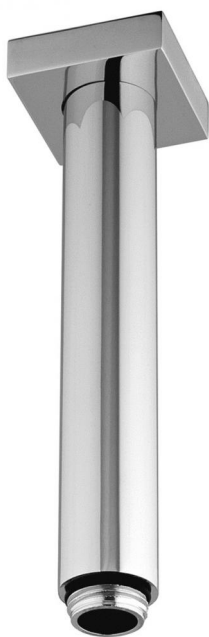

Tondo

Shower arm Tondo L.15cm square rosette
20126C15/B-CR

TECHNICAL INFORMATION

Brass ceiling shower arm $\varnothing 26 \frac{1}{2}$ " mm with square rosette.
Wheelbase 15 cm. CHROME

FEATURES

PICTURE