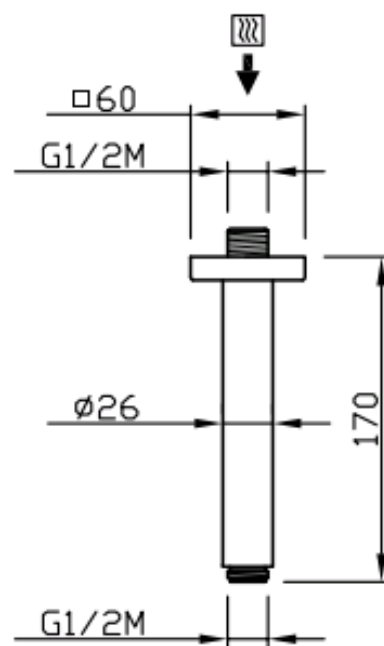

SPARE PARTS

TECHNICAL DRAWING