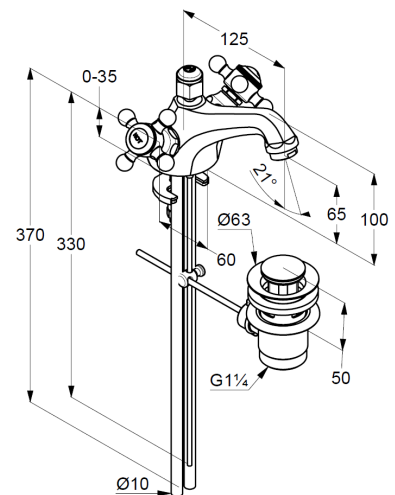

## Technical Data

KLUDI 1926  
basin mixer  
DN 15

Ref:  
510120520

Finishes:  
05 chrom

Product description  
Manufacturer KLUDI GmbH & Co. KG  
Typ: KLUDI 1926  
basin mixer  
Ref.: 510120520  
basin mixer DN 15  
two handle mixer  
single hole mounted  
cross handle, metal  
Aerator M24  
ceramic headparts 180°  
copper pipes  $\varnothing$  10 mm  
rapid installation set  
pop up waste 1 1/4" metal

Product picture

Dimensional drawing

Flow rate diagram